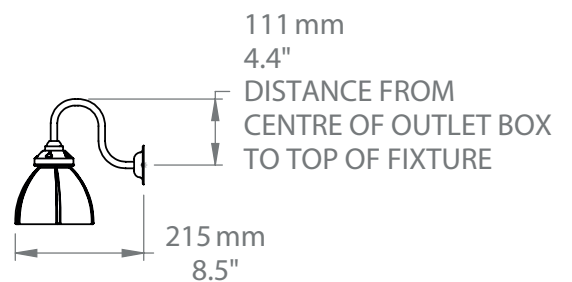

## SWAN ARM BRACKET WITH ROUND PRISMATIC SHADE

This is a functional design for  
bathrooms, cloakrooms and kitchens.

PRODUCT CODE WL74

CATEGORY: WALL LIGHTS

### DIMENSIONS

---

---

**ADDITIONAL  
INFORMATION****USA**  
Supplied with US marriage plate to cover 2" x 4" junction box (not supplied).