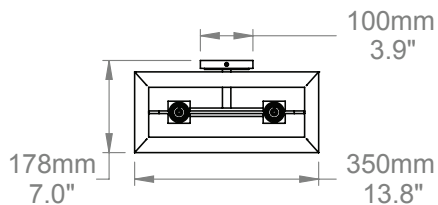

HF

HECTOR FINCH

LIGHTING

ADAM WALL LIGHT, DOUBLE

The 30's style Adam Wall Light is an elegant design that can be used in living spaces throughout the home. Often used in conjunction with its single arm companion, it is a classic piece hand made exclusively in the UK for Hector Finch Lighting.

PRODUCT CODE WL67

CATEGORY: WALL LIGHTS

DIMENSIONS

ADAM WALL LIGHT, DOUBLE

LAMP TYPE INCANDESCENT	UK 2 x 40W (Max) B22 Golfball	EU 2 x 40W (Max) E27 Golfball	USA 2 x 40W (Max) E26 Candleabra
LAMP TYPE ENERGY SAVING	Suitable CFL or LED equivalent.		
APPLICATION	UK/EU Suitable for indoor use. Can be IP44 rated for use within zone 2 of bathrooms. There is an additional charge for this.		
FINISH OPTIONS	Antique Brass, Polished Unlacquered Brass, Polished Lacquered Brass, Bronze, Polished Nickel, Chrome (shown).		
SHADE OPTIONS	UK/EU Tapered Double Adam BC (13.8" base x 12" top x 6" height).	USA Tapered Double Adam ES (13.8" base x 12" top x 6" height).	
ADDITIONAL INFORMATION	UK/EU Shade not included.	USA Shade not included. Requires 2" x 4" junction box (not supplied).	
WEIGHT	1.15kg / 2.54lbs		
CLEANING & MAINTENANCE	Metalwork - use a soft, dry cloth Shade - wipe gently with a dry cloth or dust lightly with a feather duster. Repeat regularly to prevent build up of dust. Regular cleaning will prevent the possibility of dust becoming ingrained. DO NOT let water or moisture near the shade.		