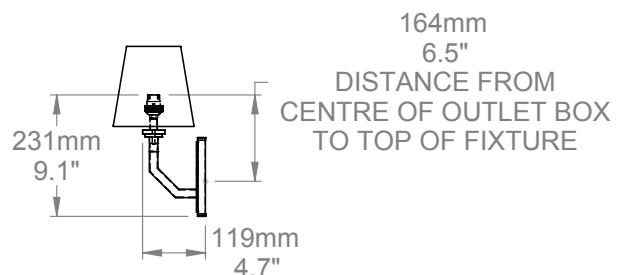

HF

HECTOR FINCH

LIGHTING

ADAM WALL LIGHT, DOUBLE

The 30's style Adam Wall Light is an elegant design that can be used in living spaces throughout the home. Often used in conjunction with its single arm companion, it is a classic piece hand made exclusively in the UK for Hector Finch Lighting.

PRODUCT CODE WL67

CATEGORY: WALL LIGHTS

DIMENSIONS

ADAM WALL LIGHT, DOUBLE

LAMP TYPE INCANDESCENT	UK 2 x 40W (Max) B22 Golfball	EU 2 x 40W (Max) E27 Golfball	USA 2 x 40W (Max) E26 Candleabra
LAMP TYPE ENERGY SAVING	Suitable CFL or LED equivalent.		
APPLICATION	UK/EU Suitable for indoor use. Can be IP44 rated for use within zone 2 of bathrooms. There is an additional charge for this.		
FINISH OPTIONS	Antique Brass, Polished Unlacquered Brass, Polished Lacquered Brass, Bronze, Polished Nickel, Chrome (shown).		
SHADE OPTIONS	UK/EU Tapered Double Adam BC (13.8" base x 12" top x 6" height).	USA Tapered Double Adam ES (13.8" base x 12" top x 6" height).	
ADDITIONAL INFORMATION	UK/EU Shade not included.	USA Shade not included. Requires 2" x 4" junction box (not supplied).	
WEIGHT	1.15kg / 2.54lbs		
CLEANING & MAINTENANCE	Metalwork - use a soft, dry cloth Shade - wipe gently with a dry cloth or dust lightly with a feather duster. Repeat regularly to prevent build up of dust. Regular cleaning will prevent the possibility of dust becoming ingrained. DO NOT let water or moisture near the shade.		