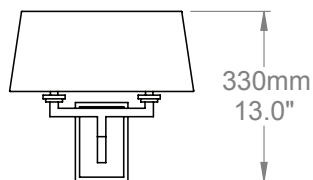

HF

HECTOR FINCH

LIGHTING

ADAM WALL LIGHT, DOUBLE

The 30's style Adam Wall Light is an elegant design that can be used in living spaces throughout the home. Often used in conjunction with its single arm companion, it is a classic piece hand made exclusively in the UK for Hector Finch Lighting.

PRODUCT CODE WL67

CATEGORY: WALL LIGHTS

DIMENSIONS

ADAM WALL LIGHT, DOUBLE

LAMP TYPE INCANDESCENT	UK 2 x 40W (Max) B22 Golfball	EU 2 x 40W (Max) E27 Golfball	USA 2 x 40W (Max) E26 Candleabra
LAMP TYPE ENERGY SAVING	Suitable CFL or LED equivalent.		
APPLICATION	UK/EU Suitable for indoor use. Can be IP44 rated for use within zone 2 of bathrooms. There is an additional charge for this.		
FINISH OPTIONS	Antique Brass, Polished Unlacquered Brass, Polished Lacquered Brass, Bronze, Polished Nickel, Chrome (shown).		
SHADE OPTIONS	UK/EU Tapered Double Adam BC (13.8" base x 12" top x 6" height).	USA Tapered Double Adam ES (13.8" base x 12" top x 6" height).	
ADDITIONAL INFORMATION	UK/EU Shade not included.	USA Shade not included. Requires 2" x 4" junction box (not supplied).	
WEIGHT	1.15kg / 2.54lbs		
CLEANING & MAINTENANCE	Metalwork - use a soft, dry cloth Shade - wipe gently with a dry cloth or dust lightly with a feather duster. Repeat regularly to prevent build up of dust. Regular cleaning will prevent the possibility of dust becoming ingrained. DO NOT let water or moisture near the shade.		