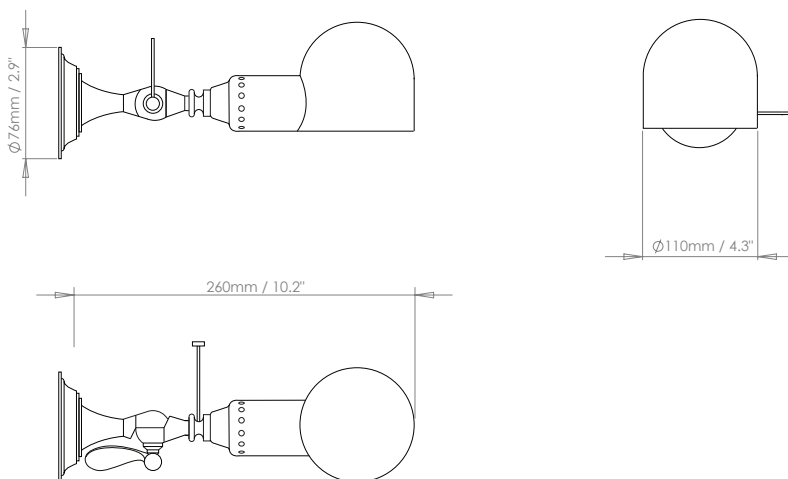

HF

HECTOR FINCH

LIGHTING

---

**FRENCH HORN SPOT  
LIGHT**

PRODUCT CODE WL62

CATEGORY: WALL LIGHTS

---

**DIMENSIONS**

---

---

**SIZE & SIMILAR OPTIONS**

French Horn Reading Light (WL196).