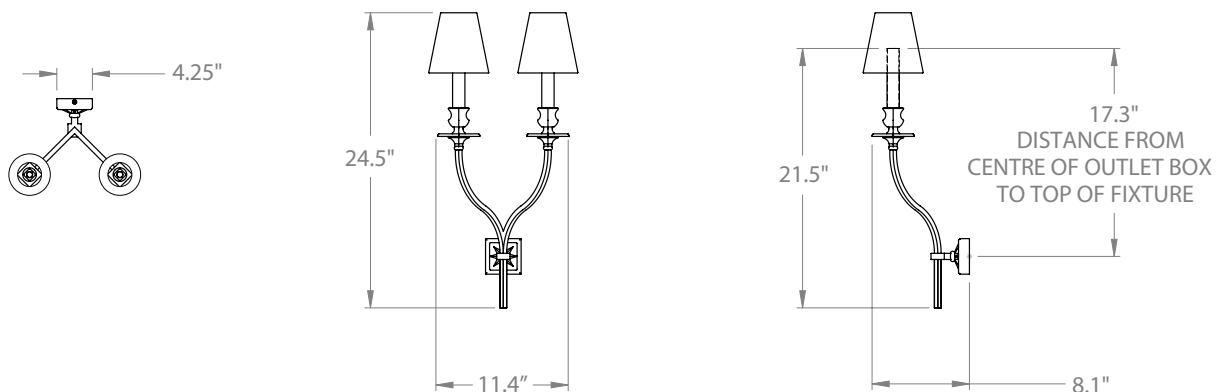

HF

HECTOR FINCH

LIGHTING

STARBACK WALL LIGHT DOUBLE, SMALL

The Starback is a signature design by Hector Finch Lighting and illustrates our exacting standards of precision engineering, combined with top quality finishing. It's crisp, clean lines adorn the walls of some of the most discerning clients around the world. The Starback is made in an artisan workshop in the UK by one of the country's most accomplished metalworkers and is made exclusively for Hector Finch Lighting.

PRODUCT CODE WL59S

CATEGORY: WALL LIGHTS

DIMENSIONS

STARBACK WALL LIGHT DOUBLE, SMALL

**LAMP TYPE
INCANDESCENT**

2 x 60W (Max) E12 Candle.
25W (Max) when using Clip On shades.

**LAMP TYPE ENERGY
SAVING**

Suitable CFL or LED equivalent.

SIZE & SIMILAR OPTIONS

Also available in Small (WL59S), Starback Wall Light Single, Small (WL76S) and Large (WL76L) and Starback Wall Light Mini (WL83) and as a Table Lamp (TL59).

SHADE OPTIONS

Round Small Clip On x 2 (5" base x 3" top x 5" height) or Square Small Clip On x 2 (5" base x 3" top x 5" height).

**ADDITIONAL
INFORMATION**

Supplied with US marriage plate to cover 2" x 4" junction box (not supplied).

**UNDERWRITERS
LABORATORIES**

This product is UL certificated.