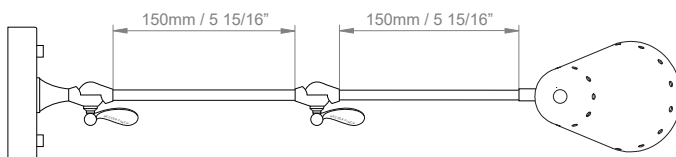

HF

HECTOR FINCH

LIGHTING

MAX LIBRARY LIGHT

PRODUCT CODE WL456

CATEGORY: WALL LANTERNS

DIMENSIONS

MAX LIBRARY LIGHT

LAMP TYPE
INCANDESCENT**UK**
1 x 40w (Max) E14 Golfball
1 Xx4W LED Equivalent**EU**
1 x 40w (Max) E14 Golfball
1 x 4W LED Equivalent**USA**
1 x 40W (Max) E12 Golfball
1 x 4W LED Equivalent

LAMP TYPE ENERGY
SAVING

ADDITIONAL
INFORMATION**USA**
Requires 2" x 4" junction box (not supplied).