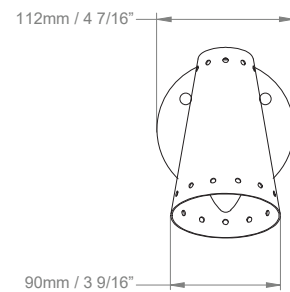

HF

HECTOR FINCH

LIGHTING

MAX LIBRARY LIGHT

PRODUCT CODE WL456

CATEGORY: WALL LANTERNS

DIMENSIONS

MAX LIBRARY LIGHT

ADDITIONAL
INFORMATION**USA**
Requires 2" x 4" junction box (not supplied).