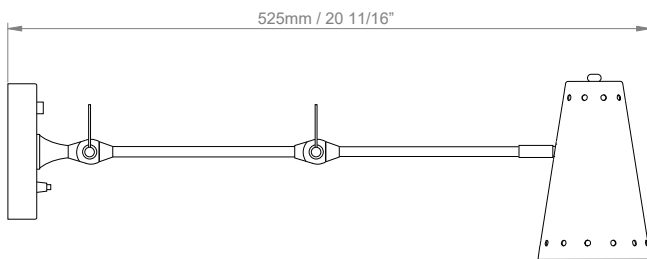

HF

HECTOR FINCH

LIGHTING

MAX LIBRARY LIGHT

PRODUCT CODE WL456

CATEGORY: WALL LANTERNS

DIMENSIONS

MAX LIBRARY LIGHT

LAMP TYPE
INCANDESCENT**UK**
1 x 40w (Max) E14 Golfball
1 Xx4W LED Equivalent**EU**
1 x 40w (Max) E14 Golfball
1 x 4W LED Equivalent**USA**
1 x 40W (Max) E12 Golfball
1 x 4W LED Equivalent

LAMP TYPE ENERGY
SAVING

ADDITIONAL
INFORMATION**USA**
Requires 2" x 4" junction box (not supplied).