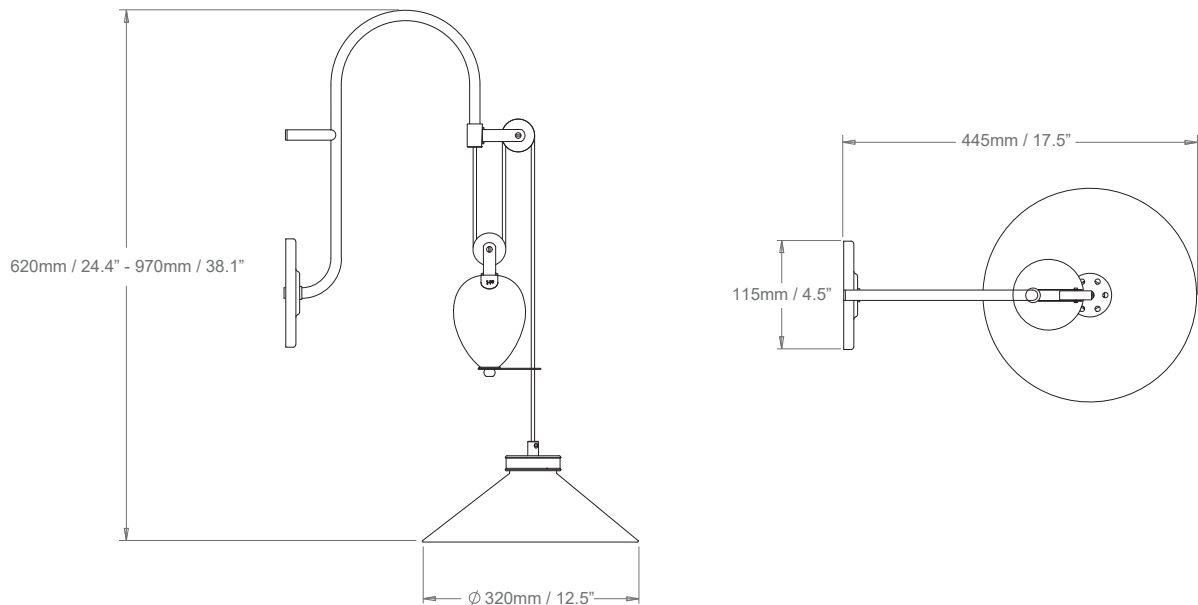

HF

HECTOR FINCH

LIGHTING

LUCIA RISE & FALL WALL LIGHT

The Lucia Rise & Fall Wall Light is a wonderful addition to the range and is popular for use in kitchens and living spaces.

PRODUCT CODE WL449

CATEGORY: WALL LIGHTS

DIMENSIONS

LUCIA RISE & FALL WALL LIGHT

LAMP TYPE
INCANDESCENT

UK
1 x 60W (Max) E1427 Golfball

EU
1 x 60W (Max) E1427 Golfball

USA
1 x 60W (Max) E26 Golfball

LAMP TYPE ENERGY SAVING

Suitable CFL or LED equivalent.

APPLICATION

Suitable for indoor use.

COLOUR OPTIONS

Antique Brass (shown), Chrome and Gunmetal with a choice of ceramic colours as below. Shown in Naturale.

SIZE & SIMILAR OPTIONS

Lucia Pendant Small (PL300S), Lucia Pendant Large (PL300L) Lucia Pendant Extra Large (PL300XL), Lucia Wall Light (WL300) and Lucia Rise & Fall Pendant (PL321) .