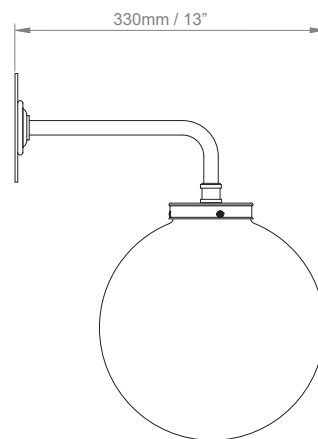

HF

HECTOR FINCH

LIGHTING

**OPALESCENT GLOBE
WALL LIGHT**

PRODUCT CODE WL44

CATEGORY: WALL LIGHTS

DIMENSIONS

OPALESCENT GLOBE WALL LIGHT

LAMP TYPE**UK**

1 x 60W (Max) E27 Golfball

EU

1 x 60W (Max) E27 Golfball

USA

1 x 60W (Max) E26 Golfball

APPLICATION

Suitable for indoor use. Can be IP44 rated for use within zone 2 of bathrooms. There is an additional charge for this.

SIZE & SIMILAR OPTIONS

Hector Mini Globe Wall Light, Seeded Glass (WL426), Hector Mini Globe Wall Light, Opal Glass (WL425), Hector Mini Globe Pendant, Clear Glass (PL142), Hector Mini Globe Pendant, Opal Glass (PL143).