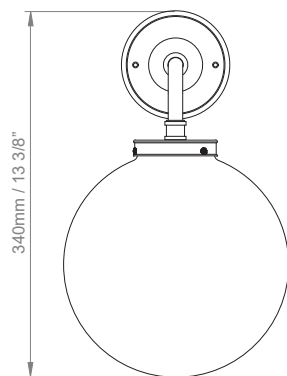

HF

HECTOR FINCH

LIGHTING

**OPALESCENT GLOBE
WALL LIGHT**

PRODUCT CODE WL44

CATEGORY: WALL LIGHTS

DIMENSIONS

OPALESCENT GLOBE WALL LIGHT

LAMP TYPE**UK**

1 x 60W (Max) E27 Golfball

EU

1 x 60W (Max) E27 Golfball

USA

1 x 60W (Max) E26 Golfball

APPLICATION

Suitable for indoor use. Can be IP44 rated for use within zone 2 of bathrooms. There is an additional charge for this.

SIZE & SIMILAR OPTIONS

Hector Mini Globe Wall Light, Seeded Glass (WL426), Hector Mini Globe Wall Light, Opal Glass (WL425), Hector Mini Globe Pendant, Clear Glass (PL142), Hector Mini Globe Pendant, Opal Glass (PL143).