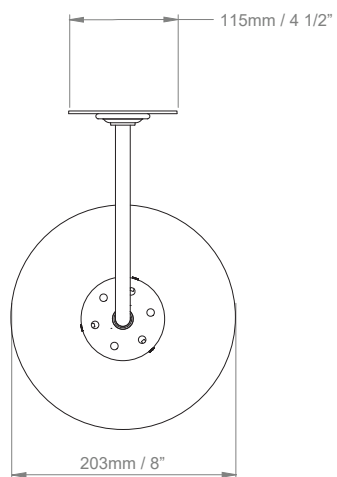

HF

HECTOR FINCH

LIGHTING

**OPALESCENT GLOBE
WALL LIGHT**

PRODUCT CODE WL44

CATEGORY: WALL LIGHTS

DIMENSIONS

OPALESCENT GLOBE WALL LIGHT

LAMP TYPE**UK**

1 x 60W (Max) E27 Golfball

EU

1 x 60W (Max) E27 Golfball

USA

1 x 60W (Max) E26 Golfball

APPLICATION

Suitable for indoor use. Can be IP44 rated for use within zone 2 of bathrooms. There is an additional charge for this.

SIZE & SIMILAR OPTIONS

Hector Mini Globe Wall Light, Seeded Glass (WL426), Hector Mini Globe Wall Light, Opal Glass (WL425), Hector Mini Globe Pendant, Clear Glass (PL142), Hector Mini Globe Pendant, Opal Glass (PL143).