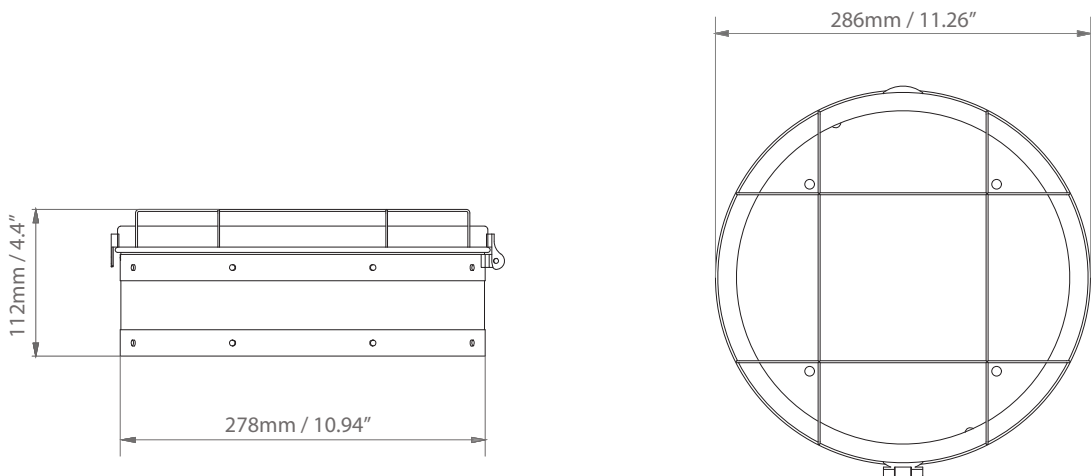

HF

HECTOR FINCH

LIGHTING

NAUTILUS BULKHEAD

PRODUCT CODE WL422

CATEGORY: WALL LIGHTS

DIMENSIONS

---