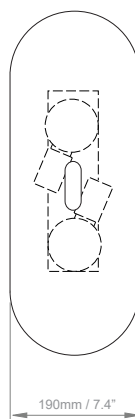

### GEA WALL LIGHT

PRODUCT CODE WL413

CATEGORY: WALL LIGHTS

---

### DIMENSIONS

---