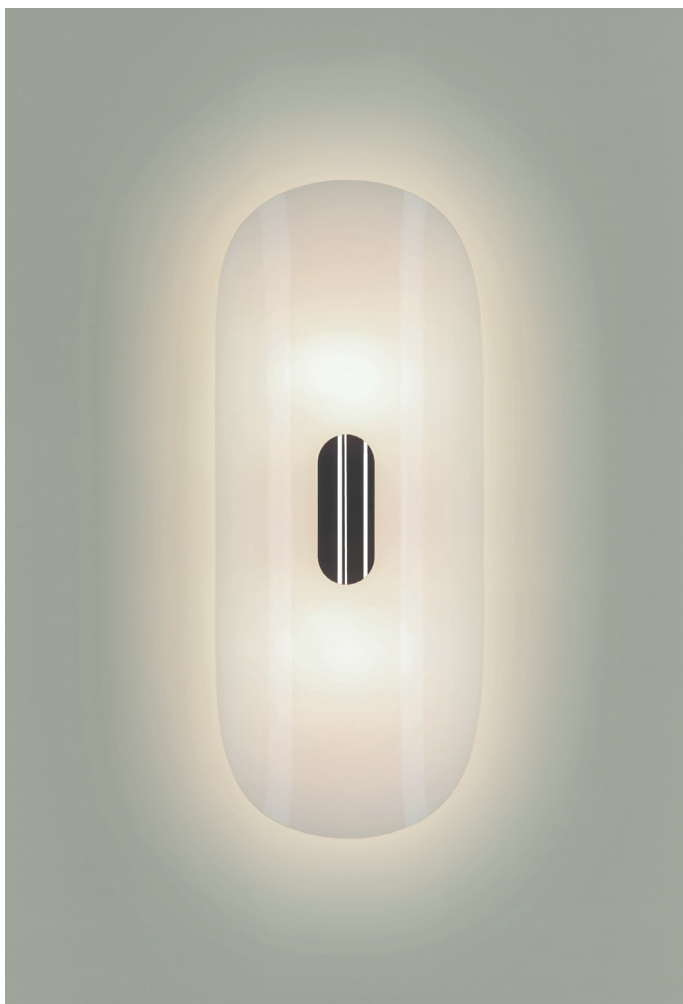

## HECTOR FINCH

LIGHTING

---

### GEA WALL LIGHT

PRODUCT CODE WL413

CATEGORY: WALL LIGHTS

---

**FINISH OPTIONS**

Brass Polished Lacquered, Brass Brushed Lacquered, Nickel Matt, Chrome and Nickel Polished (shown).

---

**SIZE & SIMILAR OPTIONS**

Alia Wall Lamp (WL428).