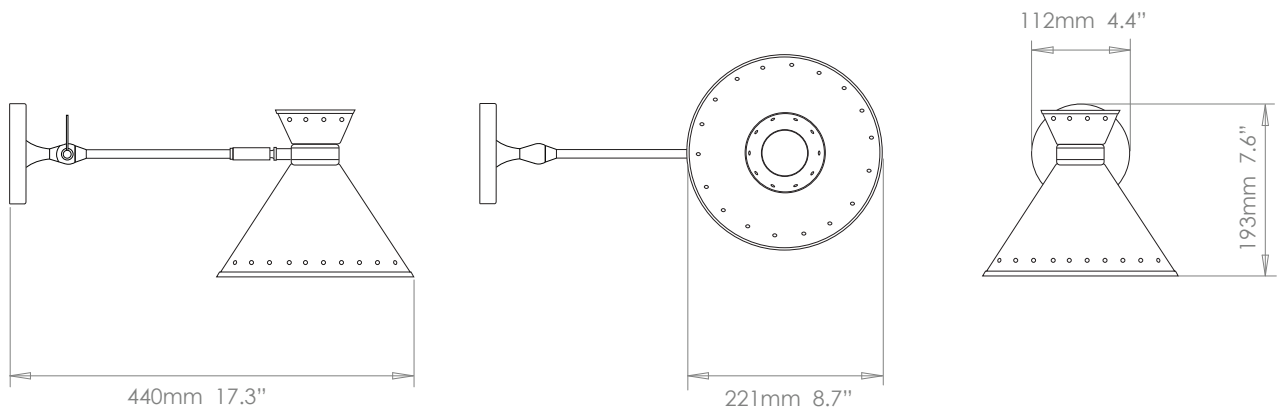

HF

HECTOR FINCH

LIGHTING

TOM READING LIGHT

The Tom wall light is the first in a new '50's inspired collection for the Hector Finch portfolio. Stylish and simple, this single arm version has a spun aluminium shade and is a versatile design that can be used as a wall light or picture light.

PRODUCT CODE WL402

CATEGORY: WALL LIGHTS

DIMENSIONS

TOM READING LIGHT

LAMP TYPE
INCANDESCENT**UK**
1 x 60W (Max) E14 Golfball**EU**
1 x 60W (Max) E14 Golfball**USA**
1 x 60W (Max) E12 Golfball

LAMP TYPE ENERGY
SAVING