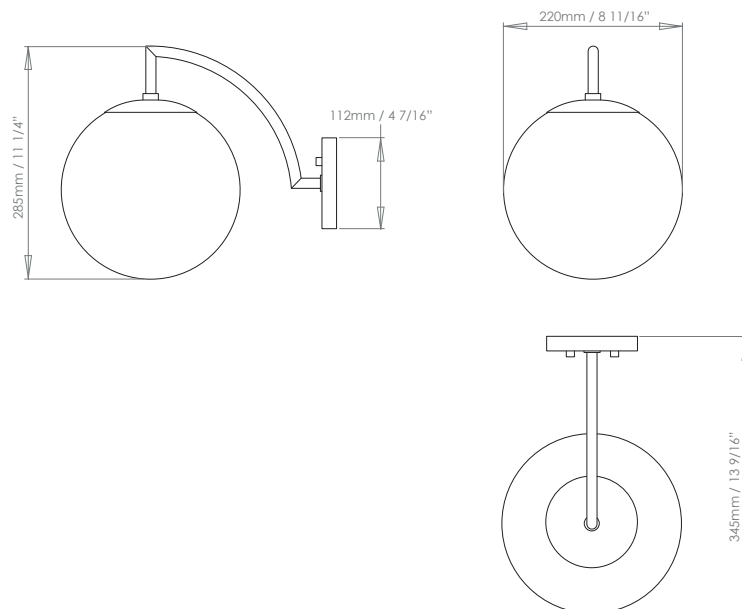

PRODUCT CODE WL401L

CATEGORY: WALL LIGHTS

DIMENSIONS

PAOLA WALL LIGHT, LARGE, TURCHESE

LAMP TYPE
INCANDESCENT**UK**
1 x 60W (Max) E27 Golfball**EU**
1 x 60W (Max) E27 Golfball**USA**
1 x 60W (Max) E26 Golfball

SIZE & SIMILAR OPTIONS

Paola Wall Light, Small (WL401), Paola Pendant, Small (PL350S), Paola Pendant, Large (PL350L) and Paola Palantir 3 Light Cluster (PL427).