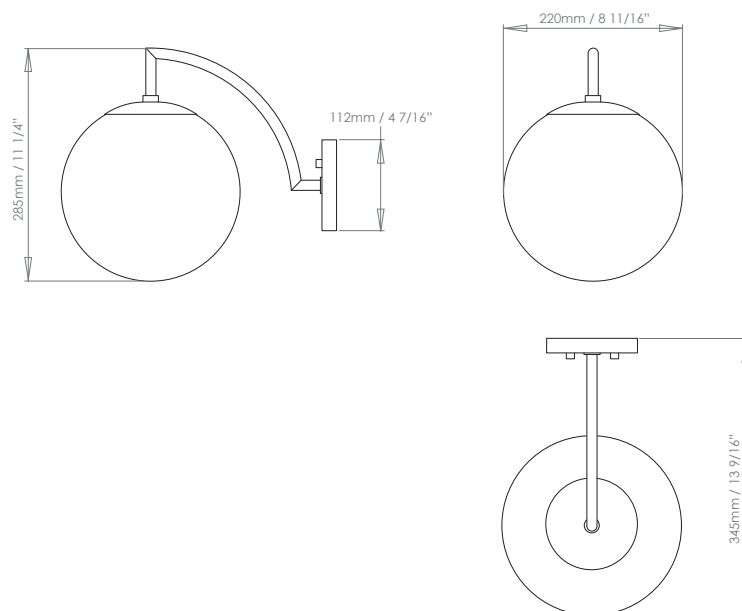

### DIMENSIONS

---

---

**APPLICATION****UK/EU**

Suitable for indoor use. Can be IP44 rated for use within zone 2 of bathrooms. There is an additional charge for this.

---

**SIZE & SIMILAR OPTIONS**

Paola Wall Light, Small (WL401), Paola Pendant, Small (PL350S), Paola Pendant, Large (PL350L) and Paola Palantir 3 Light Cluster (PL427).