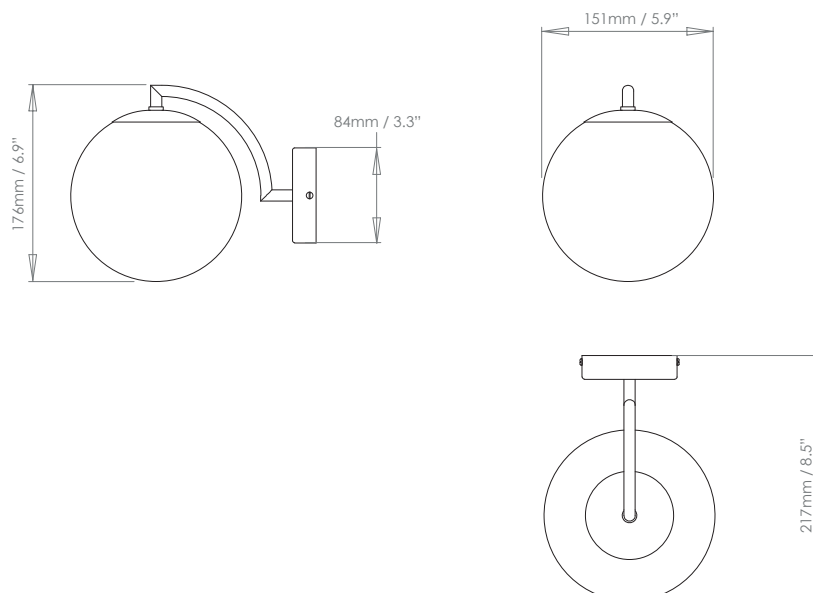

PRODUCT CODE WL401

CATEGORY: WALL LIGHTS

DIMENSIONS

PAOLA WALL LIGHT

LAMP TYPE
INCANDESCENT**UK**
1 x G9 LED**USA**
1 x G9 LED

FINISH OPTIONS

Antique Brass, Brass Polished & Lacquered (shown), Bronze, Chrome and Nickel Polished.

SIZE & SIMILAR OPTIONS

Paola Pendant, Small (PL350S) and Paola Pendant, Large (PL350L).

APPLICATION

Suitable for indoor use.