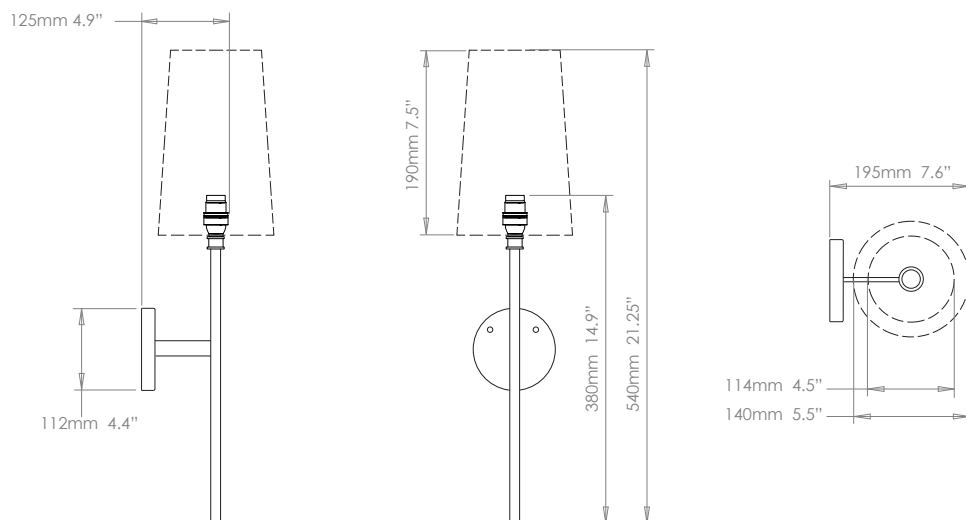

HF

HECTOR FINCH

LIGHTING

GUINEVERE WALL LIGHT

The Guinevere Wall Light is a simple design. It is ideal for all interior spaces including hall, landing, bedroom, dining and living areas. For an additional charge the Guinevere can be IP44 rated for use within zone 2 of bathrooms. This design is made exclusively for Hector Finch Lighting.

PRODUCT CODE WL306

CATEGORY: WALL LIGHTS

DIMENSIONS

GUINEVERE WALL LIGHT

LAMP TYPE INCANDESCENT	UK 1 x 60W (Max) E27 Standard	EU 1 x 60W (Max) E27 Standard	USA 1 x 60W (Max) E26 General Service
LAMP TYPE ENERGY SAVING	Suitable CFL or LED equivalent.		
APPLICATION	Suitable for indoor use. Can be IP44 rated for use within zone 2 of bathrooms. There is an additional charge for this.		
FINISH OPTIONS	Antique Brass, Polished Unlacquered Brass, Polished Lacquered Brass, Bronze, Nickel Polished (shown), Nickel Brushed, Chrome.		
SHADE OPTIONS	UK Round Medium BC (5.5" base x 4.5" top x 7.5" height) Please note that shades are not included as standard.	USA Round Medium ES (5.5" base x 4.5" top x 7.5" height)	
WEIGHT	0.9kg / 2lbs		
CLEANING & MAINTENANCE	Metalwork - use a soft, dry cloth Shade - wipe gently with a dry cloth or dust lightly with a feather duster. Repeat regularly to prevent build up of dust. Regular cleaning will prevent the possibility of dust becoming ingrained. DO NOT let water or moisture near the shade.		