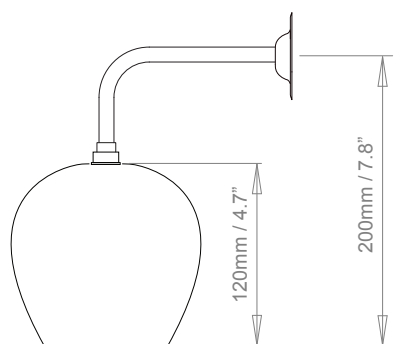

HF

HECTOR FINCH

LIGHTING

**CHIARA WALL LIGHT
MEDIUM**

PRODUCT CODE WL304M

CATEGORY: WALL LIGHTS

DIMENSIONS

CHIARA WALL LIGHT MEDIUM

LAMP TYPE**UK**

1 x Osh Lamp with G9 3W LED

EU

1 x Osh Lamp with G9 3W LED

USA

1 x Osh Lamp with G9 3W LED

APPLICATION

Is supplied with IP44 Osh Lamp as standard for use in zone 2 within bathrooms.

SIZE & SIMILAR OPTIONS

Chiara Pendant Small (PL304S), Chiara Pendant Medium (PL304M), Chiara Pendant Large (PL304L) and Chiara Pendant Extra Large (PL304XL).

FINISH OPTIONS

Antique Brass, Brass Polished & Unlacquered, Bronze, Chrome and Nickel polished.