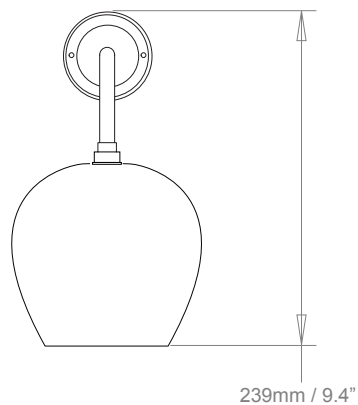

HF

HECTOR FINCH

LIGHTING

**CHIARA WALL LIGHT
MEDIUM**

PRODUCT CODE WL304M

CATEGORY: WALL LIGHTS

DIMENSIONS

CHIARA WALL LIGHT MEDIUM

LAMP TYPE**UK**

1 x Osh Lamp with G9 3W LED

EU

1 x Osh Lamp with G9 3W LED

USA

1 x Osh Lamp with G9 3W LED

APPLICATION

Is supplied with IP44 Osh Lamp as standard for use in zone 2 within bathrooms.

SIZE & SIMILAR OPTIONS

Chiara Pendant Small (PL304S), Chiara Pendant Medium (PL304M), Chiara Pendant Large (PL304L) and Chiara Pendant Extra Large (PL304XL).

FINISH OPTIONS

Antique Brass, Brass Polished & Unlacquered, Bronze, Chrome and Nickel polished.