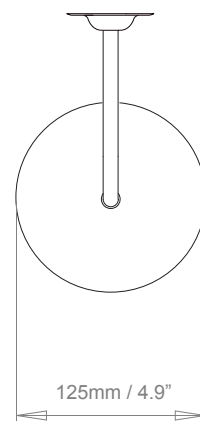

HF

HECTOR FINCH

LIGHTING

**CHIARA WALL LIGHT
MEDIUM**

PRODUCT CODE WL304M

CATEGORY: WALL LIGHTS

DIMENSIONS

CHIARA WALL LIGHT MEDIUM

SIZE & SIMILAR OPTIONS

Chiara Pendant Small (PL304S), Chiara Pendant Medium (PL304M), Chiara Pendant Large (PL304L) and Chiara Pendant Extra Large (PL304XL).

FINISH OPTIONS

Antique Brass, Brass Polished & Unlacquered, Bronze, Chrome and Nickel polished.