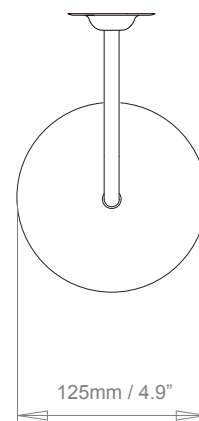

PRODUCT CODE WL304M

CATEGORY: WALL LIGHTS

DIMENSIONS

CHIARA WALL LIGHT MEDIUM

LAMP TYPE**UK**

1 x Osh Lamp with G9 3W LED

EU

1 x Osh Lamp with G9 3W LED

USA

1 x Osh Lamp with G9 3W LED

APPLICATION

Is supplied with IP44 Osh Lamp as standard for use in zone 2 within bathrooms.

SIZE & SIMILAR OPTIONS

Chiara Pendant Large (PL304L) and Chiara Pendant Extra Large (PL304XL), Chiara Wall Light Large (WL304L)