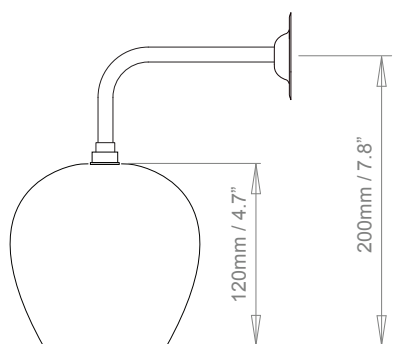

PRODUCT CODE WL304M

CATEGORY: WALL LIGHTS

DIMENSIONS

CHIARA WALL LIGHT MEDIUM

LAMP TYPE**UK**

1 x Osh Lamp with G9 3W LED

EU

1 x Osh Lamp with G9 3W LED

USA

1 x Osh Lamp with G9 3W LED

APPLICATION

Is supplied with IP44 Osh Lamp as standard for use in zone 2 within bathrooms.

SIZE & SIMILAR OPTIONS

Chiara Pendant Large (PL304L) and Chiara Pendant Extra Large (PL304XL), Chiara Wall Light Large (WL304L)