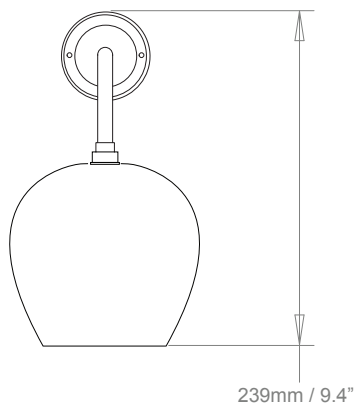

PRODUCT CODE WL304M

CATEGORY: WALL LIGHTS

DIMENSIONS

CHIARA WALL LIGHT MEDIUM

LAMP TYPE**UK**

1 x Osh Lamp with G9 3W LED

EU

1 x Osh Lamp with G9 3W LED

USA

1 x Osh Lamp with G9 3W LED

APPLICATION

Is supplied with IP44 Osh Lamp as standard for use in zone 2 within bathrooms.

SIZE & SIMILAR OPTIONS

Chiara Pendant Large (PL304L) and Chiara Pendant Extra Large (PL304XL), Chiara Wall Light Large (WL304L)