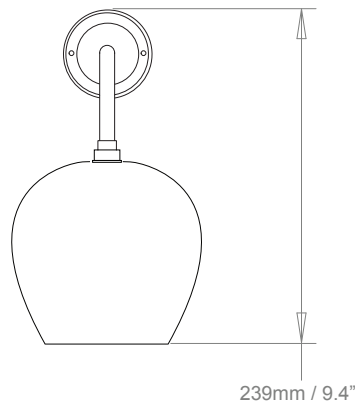

PRODUCT CODE WL304M

CATEGORY: WALL LIGHTS

DIMENSIONS

CHIARA WALL LIGHT MEDIUM

LAMP TYPE**UK**

1 x Osh Lamp with G9 3W LED

EU

1 x Osh Lamp with G9 3W LED

USA

1 x Osh Lamp with G9 3W LED

APPLICATION

Is supplied with IP44 Osh Lamp as standard for use in zone 2 within bathrooms.

SIZE & SIMILAR OPTIONS

Chiara Pendant Large (PL304L) and Chiara Pendant Extra Large (PL304XL), Chiara Wall Light Large (WL304L)