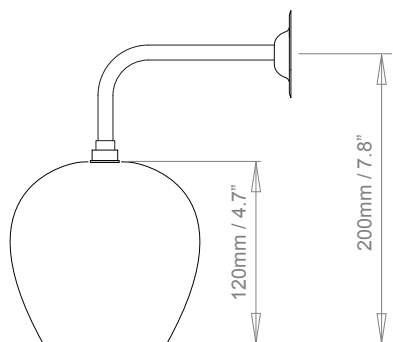

PRODUCT CODE WL304M

CATEGORY: WALL LIGHTS

DIMENSIONS

CHIARA WALL LIGHT MEDIUM

LAMP TYPE**UK**

1 x Osh Lamp with G9 3W LED

EU

1 x Osh Lamp with G9 3W LED

USA

1 x Osh Lamp with G9 3W LED

APPLICATION

Is supplied with IP44 Osh Lamp as standard for use in zone 2 within bathrooms.

SIZE & SIMILAR OPTIONS

Chiara Pendant Large (PL304L) and Chiara Pendant Extra Large (PL304XL), Chiara Wall Light Large (WL304L)