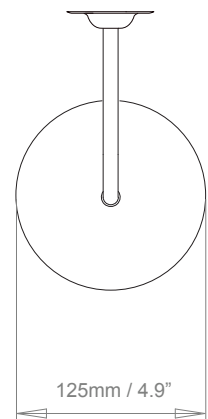

PRODUCT CODE WL304M

CATEGORY: WALL LIGHTS

DIMENSIONS

CHIARA WALL LIGHT MEDIUM

LAMP TYPE**UK**

1 x Osh Lamp with G9 3W LED

EU

1 x Osh Lamp with G9 3W LED

USA

1 x Osh Lamp with G9 3W LED

APPLICATION

Is supplied with IP44 Osh Lamp as standard for use in zone 2 within bathrooms.

SIZE & SIMILAR OPTIONS

Chiara Pendant Large (PL304L) and Chiara Pendant Extra Large (PL304XL), Chiara Wall Light Large (WL304L)