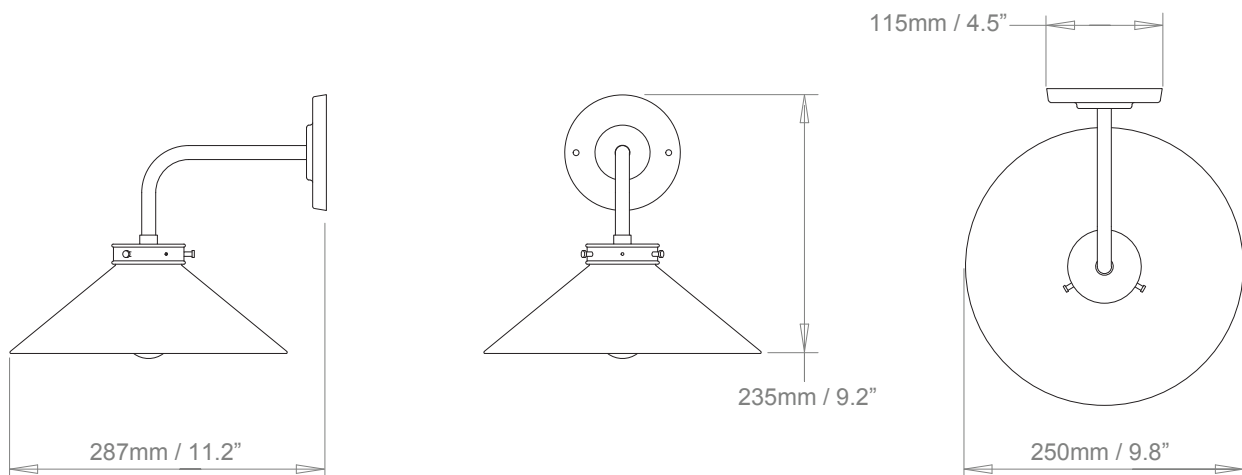

PRODUCT CODE WL301

CATEGORY: WALL LIGHTS

DIMENSIONS

LUCIA WALL LIGHT

**LAMP TYPE
INCANDESCENT**

1 x 60W (Max) E26 Golfball

**LAMP TYPE ENERGY
SAVING**

Suitable CFL or LED equivalent.

**ADDITIONAL
INFORMATION**

Supplied with US marriage plate to cover 2" x 4" junction box (not supplied).

**UNDERWRITERS
LABORATORIES**

This product is UL certificated.