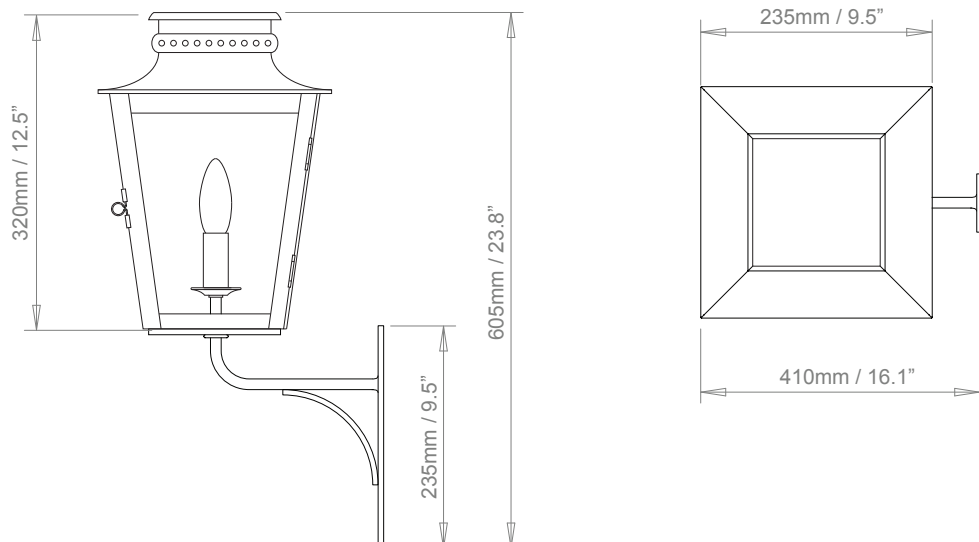

The Zeus design is exclusive to Hector Finch Lighting and is also available as a hanging or wall lantern.

PRODUCT CODE WL295

CATEGORY: WALL LIGHTS

### DIMENSIONS

---

---

**SIZE & SIMILAR OPTIONS**

Zeus Hanging Lantern On Bracket, Large (WL293L); Zeus Hanging Lantern On Bracket, Medium (WL293M), Zeus Hanging Lantern On Bracket, Small (WL293S).