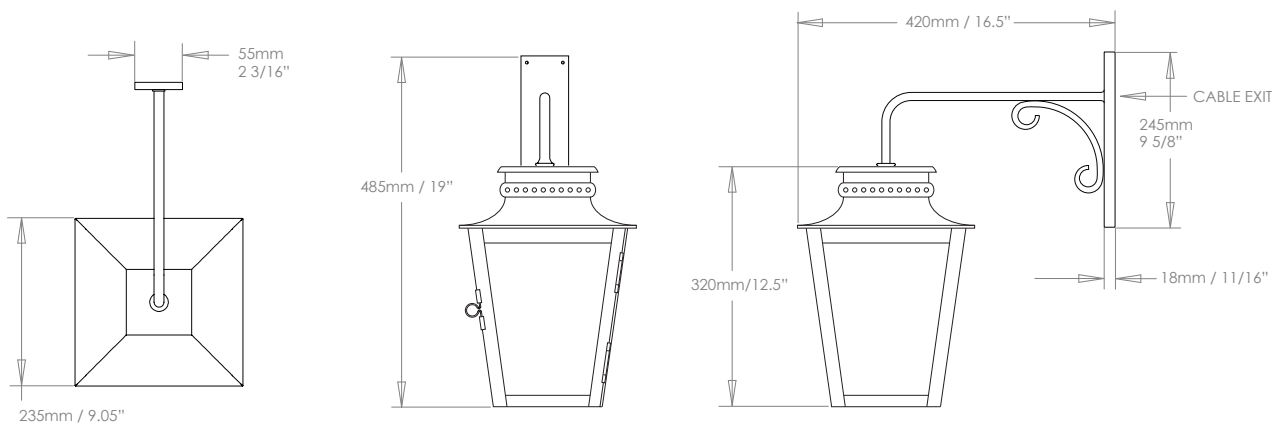

HECTOR FINCH

ZEUS HANGING LANTERN ON BRACKET, SMALL

This simple and stylish lantern is handmade of zinc for durability and longevity out of doors. Zinc is a material favoured for outdoor use (it is often used as a roofing material) as its finish colour remains stable.

The Zeus design is exclusive to Hector Finch Lighting and is also available as a hanging or wall lantern.

PRODUCT CODE WL293S

CATEGORY: WALL LANTERNS

DIMENSIONS

ZEUS HANGING LANTERN ON BRACKET, SMALL

LAMP TYPE**UK**

Zeus Hanging Lantern On Bracket, Large (WL293L); Zeus Hanging Lantern On Bracket, Medium (WL293M) and Zeus Lantern On Lower Bracket (WL295).