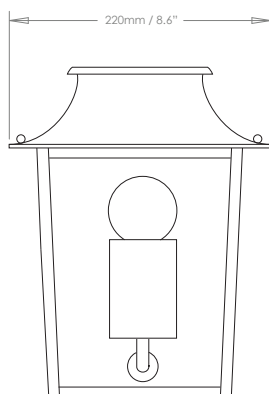

HF

HECTOR FINCH

LIGHTING

**PASSY WALL
LANTERN, SMALL**

PRODUCT CODE WL270S

CATEGORY: WALL LANTERNS

DIMENSIONS

PASSY WALL LANTERN, SMALL

LAMP TYPE
INCANDESCENT

1 x 60W (Max) E26 Candelabra

FINISH OPTIONS

Satin Black and Zinc (shown).

SIZE & SIMILAR OPTIONS

Passy Wall Lantern, Large (WL270L); Passy Wall Lantern, Medium (WL270M).

UNDERWRITERS
LABORATORIES