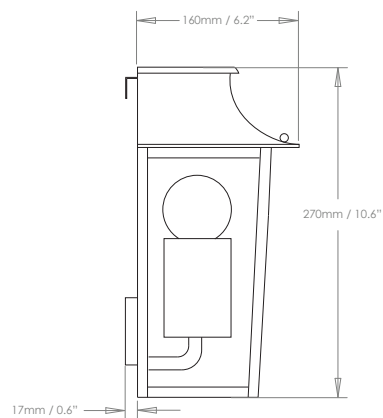

HF

HECTOR FINCH

LIGHTING

**PASSY WALL
LANTERN, SMALL**

PRODUCT CODE WL270S

CATEGORY: WALL LANTERNS

DIMENSIONS

PASSY WALL LANTERN, SMALL

LAMP TYPE
INCANDESCENT

1 x 60W (Max) E26 Candelabra

FINISH OPTIONS

Satin Black and Zinc (shown).

SIZE & SIMILAR OPTIONS

Passy Wall Lantern, Large (WL270L); Passy Wall Lantern, Medium (WL270M).

UNDERWRITERS
LABORATORIES