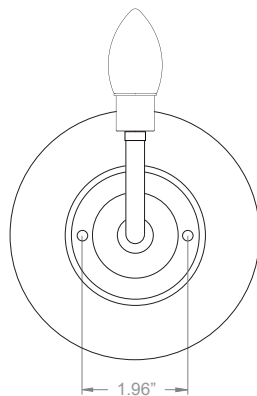

HF

HECTOR FINCH

LIGHTING

MINI WALL LIGHT

Designed specifically for use near a basin in a small cloakroom, this small bracket comes IP44 rated for bathroom use as standard.

PRODUCT CODE WL261

CATEGORY: WALL LIGHTS

DIMENSIONS

MINI WALL LIGHT

LAMP TYPE

1 x 60W (Max) E12 Candelabra

FINISH OPTIONS

Antique Brass, Polished Unlacquered Brass, Polished Lacquered Brass (shown), Bronze, Nickel Polished, Chrome.

SHADE OPTIONS

ES tapered shade (4" base x 2.5" top x 4" height). Shade 9