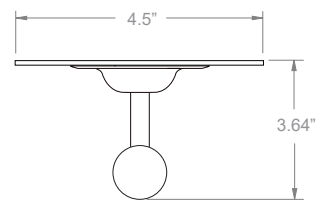

HF

HECTOR FINCH

LIGHTING

MINI WALL LIGHT

Designed specifically for use near a basin in a small cloakroom, this small bracket comes IP44 rated for bathroom use as standard.

PRODUCT CODE WL261

CATEGORY: WALL LIGHTS

DIMENSIONS

MINI WALL LIGHT

LAMP TYPE

1 x 60W (Max) E12 Candelabra

FINISH OPTIONS

Antique Brass, Polished Unlacquered Brass, Polished Lacquered Brass (shown), Bronze, Nickel Polished, Chrome.

SHADE OPTIONS

ES tapered shade (4" base x 2.5" top x 4" height). Shade 9