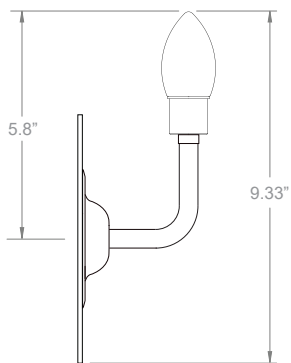

HF

HECTOR FINCH

LIGHTING

MINI WALL LIGHT

Designed specifically for use near a basin in a small cloakroom, this small bracket comes IP44 rated for bathroom use as standard.

PRODUCT CODE WL261

CATEGORY: WALL LIGHTS

DIMENSIONS

MINI WALL LIGHT

LAMP TYPE

1 x 60W (Max) E12 Candelabra

FINISH OPTIONS

Antique Brass, Polished Unlacquered Brass, Polished Lacquered Brass (shown), Bronze, Nickel Polished, Chrome.

SHADE OPTIONS

ES tapered shade (4" base x 2.5" top x 4" height). Shade 9