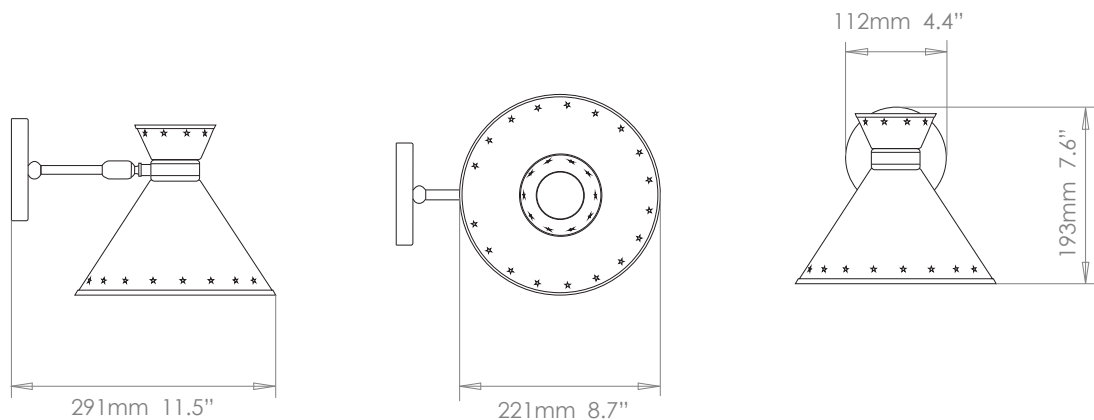

HF

HECTOR FINCH

LIGHTING

TOM WALL LIGHT

The Tom wall light is the first in a new '50's inspired collection for the Hector Finch portfolio. Stylish and simple, this single arm version has a spun aluminium shade and is a versatile design that can be used as a wall light or picture light.

PRODUCT CODE WL259S

CATEGORY: WALL LIGHTS

DIMENSIONS

TOM WALL LIGHT

LAMP TYPE
INCANDESCENT**UK**
1 x 60W (Max) E14 Golfball**EU**
1 x 60W (Max) B22 Golfball**USA**
1 x 60W (Max) E12 Golfball

LAMP TYPE ENERGY
SAVING