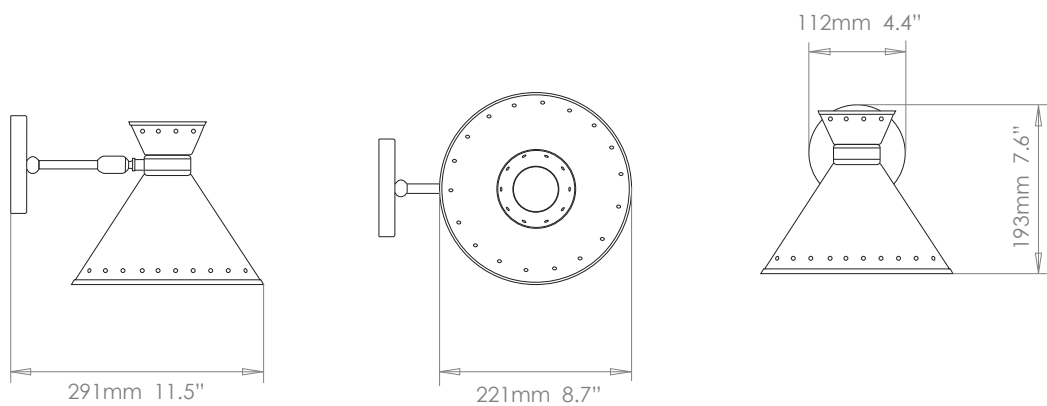

HF

HECTOR FINCH

LIGHTING

TOM WALL LIGHT

The Tom wall light is the first in a new '50's inspired collection for the Hector Finch portfolio. Stylish and simple, this single arm version has a spun aluminium shade and is a versatile design that can be used as a wall light or picture light.

PRODUCT CODE WL259S

CATEGORY: WALL LIGHTS

DIMENSIONS

TOM WALL LIGHT

LAMP TYPE
INCANDESCENT**UK**
1 x 60W (Max) E14 Golfball**EU**
1 x 60W (Max) E14 Golfball**USA**
1 x 60W (Max) E12 Golfball

LAMP TYPE ENERGY
SAVING