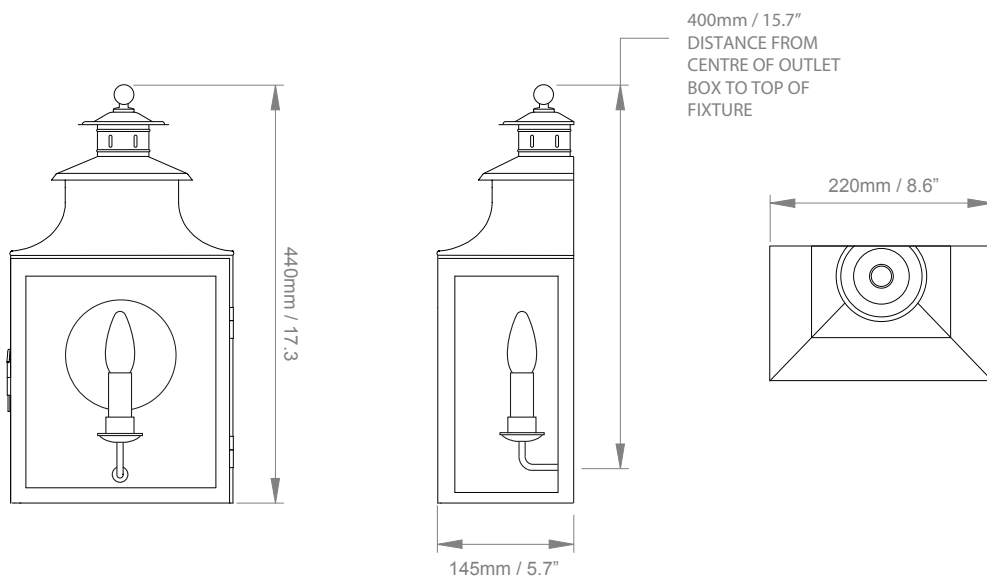

HF

HECTOR FINCH

LIGHTING

SQUARE LANTERN WITH CHIMNEY AND MIRROR

PRODUCT CODE WL253

CATEGORY: WALL LANTERNS

DIMENSIONS

SQUARE LANTERN WITH CHIMNEY AND MIRROR

**ADDITIONAL
INFORMATION**

Requires 2" x 4" junction box (not supplied).

**UNDERWRITERS
LABORATORIES**

This product is UL certificated.