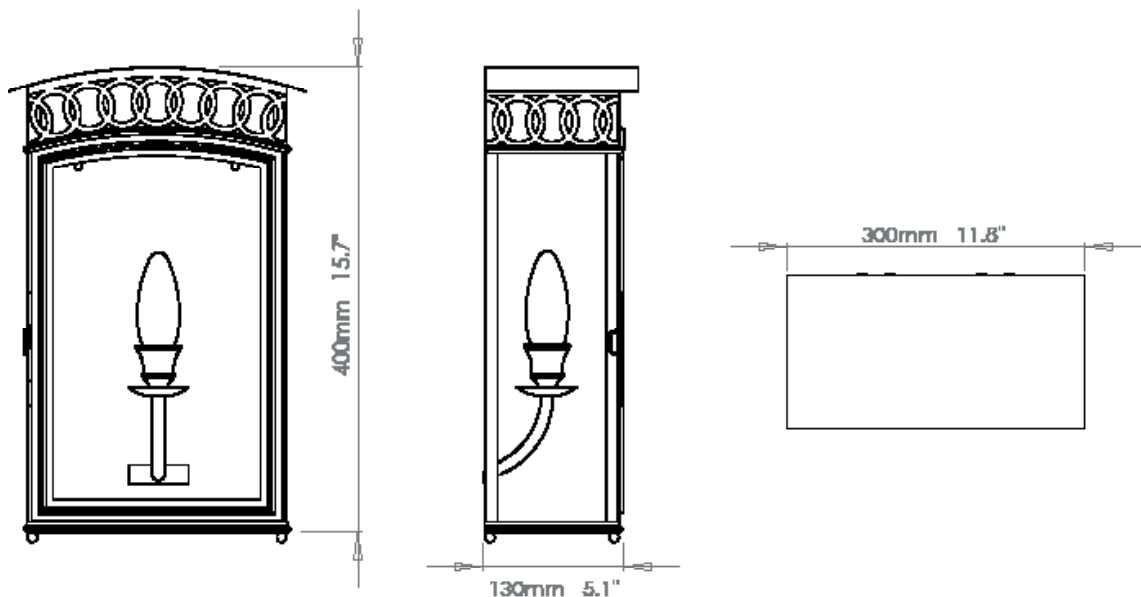

HF

HECTOR FINCH LIGHTING

OLYMPIC WALL LANTERN, SMALL

The Olympic Lantern is a great addition to the range of zinc lanterns on offer at Hector Finch. It is a bold and punchy design, handmade in France exclusively for Hector Finch Lighting.

PRODUCT CODE WL195S

CATEGORY: WALL LANTERNS

DIMENSIONS

OLYMPIC WALL LANTERN, SMALL

LAMP TYPE INCANDESCENT	1 x 60W (Max) E12 Candleabra
---	------------------------------

LAMP TYPE ENERGY SAVING	Suitable CFL or LED equivalent.
--	---------------------------------