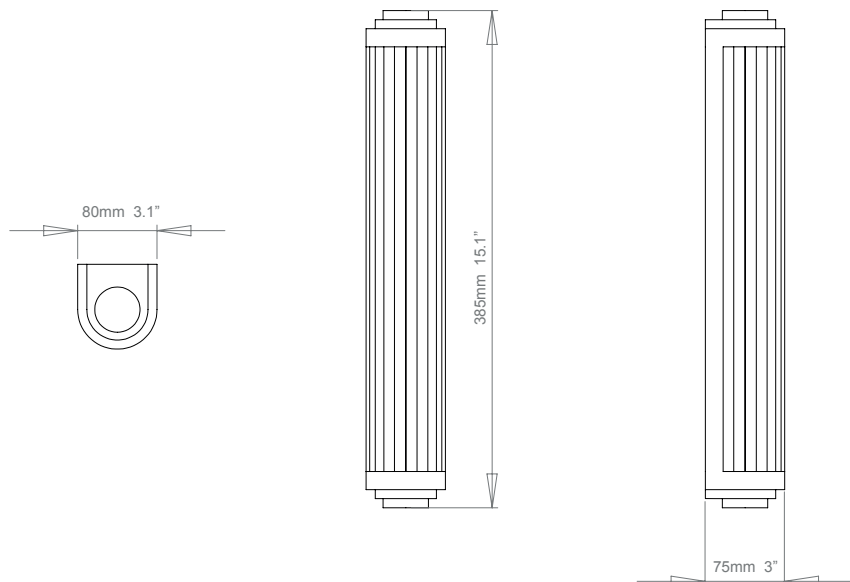

HF

HECTOR FINCH LIGHTING

ROD PILLAR LIGHT, MEDIUM

This Art Deco style wall light is meticulously engineered out of solid brass with individual glass rods fitting into a crisp, three tiered frame resulting in an object of exceptional quality. It is a supreme example of Hector Finch's exacting production values and is made exclusively for Hector Finch Lighting.

PRODUCT CODE WLI54M

CATEGORY: WALL LANTERNS

DIMENSIONS

ROD PILLAR LIGHT, MEDIUM

**LAMP TYPE
INCANDESCENT****UK**
35w HO**EU**
N/A**USA**
N/A

**LAMP TYPE ENERGY
SAVING****UK**
1 x Voltacon LED T6 2700
warm white 60cm**USA**
1 x Voltacon LED T6 2700 warm
white 60cm