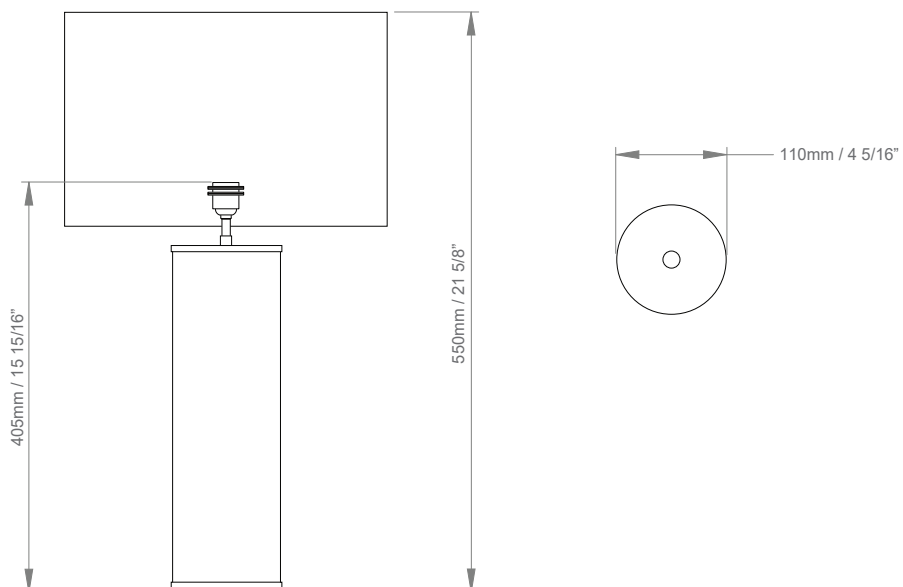

HECTOR FINCH

CLEAR HONEYCOMB GLASS TABLE LAMP

PRODUCT CODE TL60

CATEGORY: TABLE & FLOOR LAMPS

DIMENSIONS

CLEAR HONEYCOMB GLASS TABLE LAMP

LAMP TYPE	UK	EU	USA
INCANDESCENT	1 x 60W (Max) E27 Standard	1 x 60W (Max) E27 Standard	1 x 60W (Max) E26 General Service