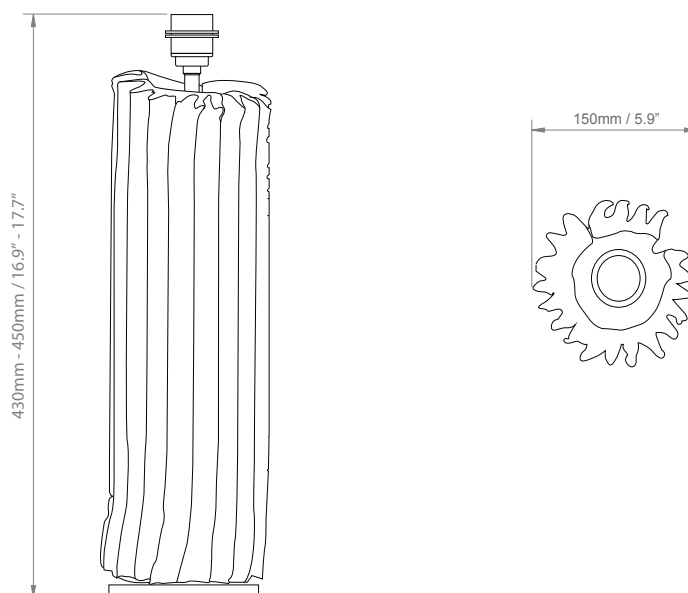

HF

HECTOR FINCH

LIGHTING

**CACTUS TABLE LAMP,
LARGE**

PRODUCT CODE TL172L

CATEGORY: TABLE & FLOOR LAMPS

DIMENSIONS

CACTUS TABLE LAMP, LARGE

LAMP TYPE INCANDESCENT	UK 1 x 60W (Max) E27 Standard	EU 1 x 60W (Max) E27 Standard	USA 1 x 60W E26 General Service
SHADE OPTIONS	UK/EU Round ES 16" base x 14" top x 10" height.		USA Round ES 16" base x 14" top x 10" height.
CLEANING & MAINTENANCE	Ceramic - use a soft, dry cloth Shade - wipe gently with a dry cloth or dust lightly with a feather duster. Repeat regularly to prevent build up of dust. Regular cleaning will prevent the possibility of dust becoming ingrained. DO NOT let water or moisture near the shade.		