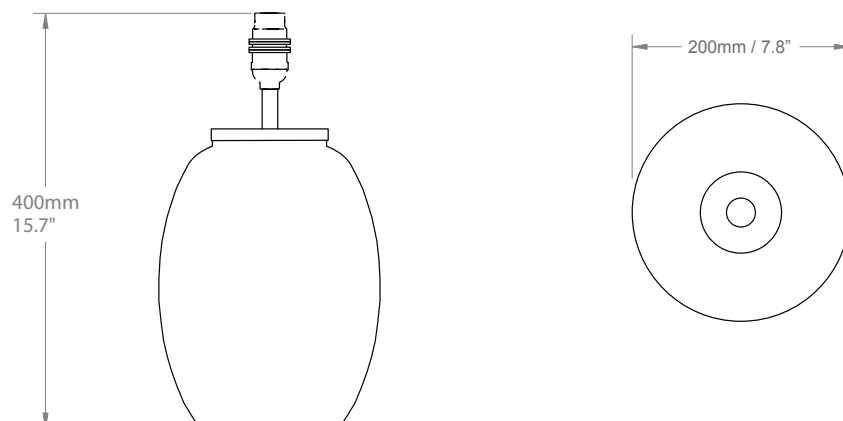

HF

HECTOR FINCH

LIGHTING

MALA TABLE LAMP, MEDIUM, AQUAMARINE, HONEYCOMB

Made for Hector Finch in the same factory in India as our previous range, the Bambolas, the quality and depth of colour is a result of the glass being blown in a double layer, using two different colours so the texture comes from cutting through the dark layer to the lighter underneath.

PRODUCT CODE TL169M

CATEGORY: TABLE & FLOOR LAMPS

DIMENSIONS

MALA TABLE LAMP, MEDIUM, AQUAMARINE, HONEYCOMB

LAMP TYPE	UK	EU	USA
INCANDESCENT	1 x 60W (Max) B22 Standard	1 x 60W (Max) E27 Standard	1 x 60W (Max) E26 General Service
LAMP TYPE ENERGY SAVING	Suitable CFL or LED equivalent.		
CLEANING & MAINTENANCE	Metalwork - use a soft, dry cloth Shade - wipe gently with a dry cloth or dust lightly with a feather duster. Repeat regularly to prevent build up of dust. Regular cleaning will prevent the possibility of dust becoming ingrained. DO NOT let water or moisture near the shade.		
