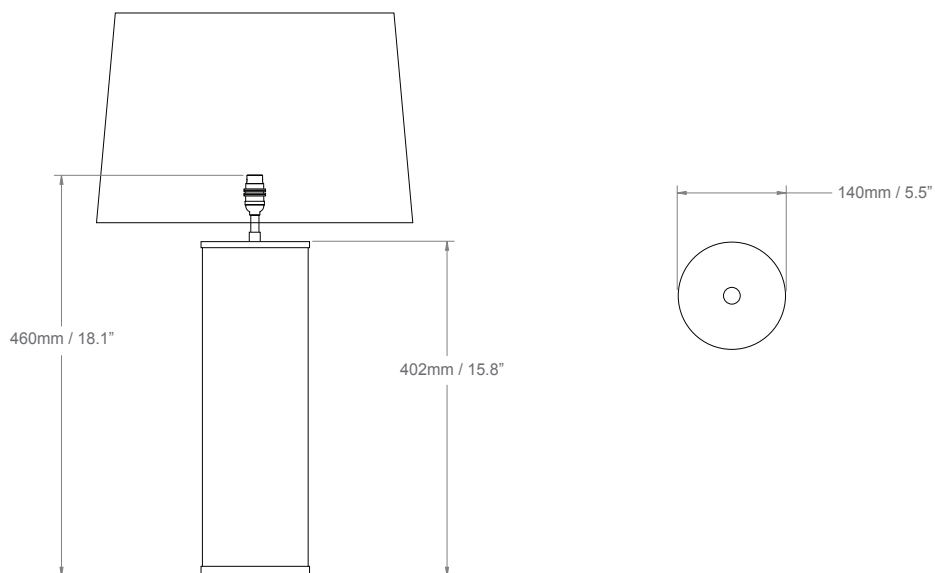

# AMETHYST HONEYCOMB GLASS TABLE LAMP

<b>LAMP TYPE</b> <b>INCANDESCENT</b>	<b>UK</b> 1 x 60W (Max) B22 Standard	<b>EU</b> 1 x 60W (Max) E27 Standard	<b>USA</b> 1 x 60W E26 General Service
<b>SHADE OPTIONS</b>	<b>UK/EU</b> Round Large BC (16" base x 10" top x 14" height).		<b>USA</b> Round Large BC (16" base x 10" top x 14" height).
<b>CLEANING &amp; MAINTENANCE</b>	Metal - use a soft, dry cloth Shade - wipe gently with a dry cloth or dust lightly with a feather duster. Repeat regularly to prevent build up of dust. Regular cleaning will prevent the possibility of dust becoming ingrained. DO NOT let water or moisture near the shade.		