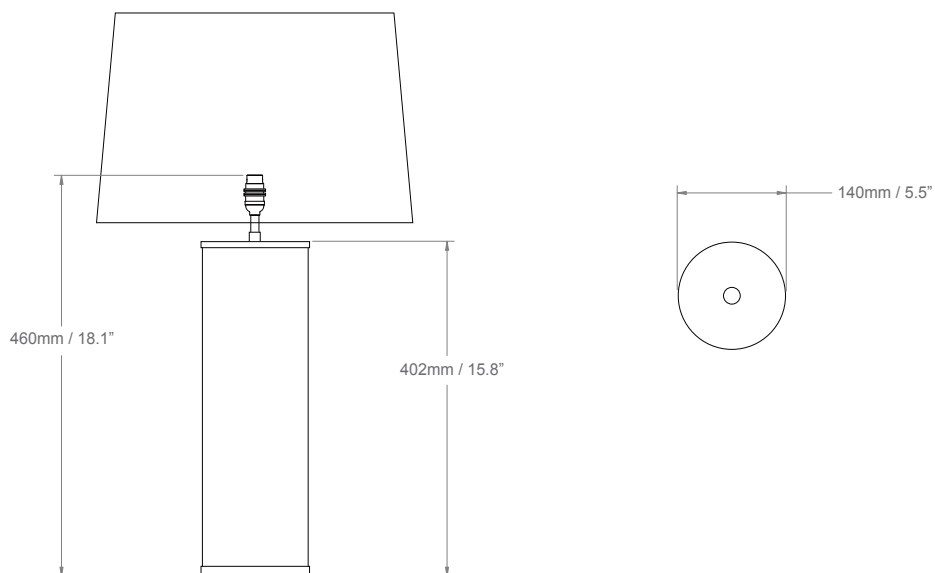

HF

HECTOR FINCH

LIGHTING

**AMETHYST RIBBED
GLASS TABLE LAMP**

PRODUCT CODE TL150

CATEGORY: TABLE & FLOOR LAMPS

DIMENSIONS

AMETHYST RIBBED GLASS TABLE LAMP

LAMP TYPE INCANDESCENT	UK 1 x 60W (Max) B22 Standard	EU 1 x 60W (Max) E27 Standard	USA 1 x 60W E26 General Service
SHADE OPTIONS	UK/EU Round Large BC (16" base x 10" top x 14" height).		USA Round Large BC (16" base x 10" top x 14" height).
CLEANING & MAINTENANCE	Metal - use a soft, dry cloth Shade - wipe gently with a dry cloth or dust lightly with a feather duster. Repeat regularly to prevent build up of dust. Regular cleaning will prevent the possibility of dust becoming ingrained. DO NOT let water or moisture near the shade.		