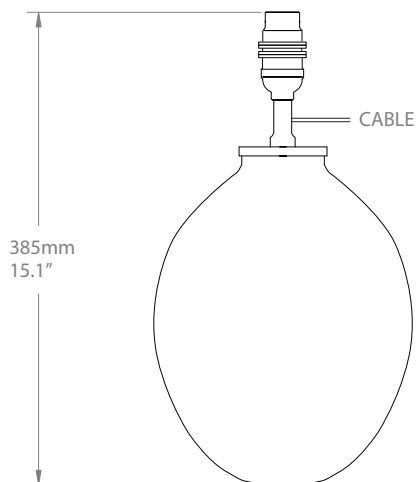

HF

HECTOR FINCH

LIGHTING

**GIACOMO AMETHYST
GLASS TABLE LAMP**

PRODUCT CODE TL130

CATEGORY: TABLE & FLOOR LAMPS

DIMENSIONS

GLASS AMETHYST TABLE LAMP