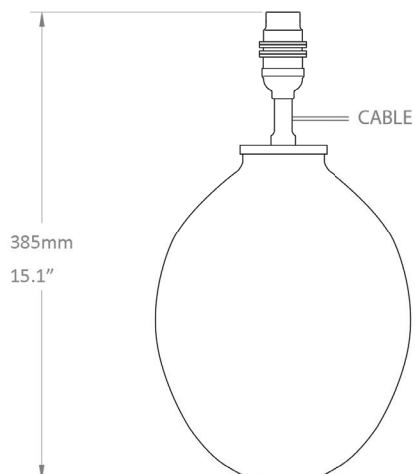

HF

HECTOR FINCH

LIGHTING

GIACOMO AMBER
GLASS TABLE LAMP

PRODUCT CODE TL125

CATEGORY: TABLE & FLOOR LAMPS

DIMENSIONS

GLASS AMBER TABLE LAMP