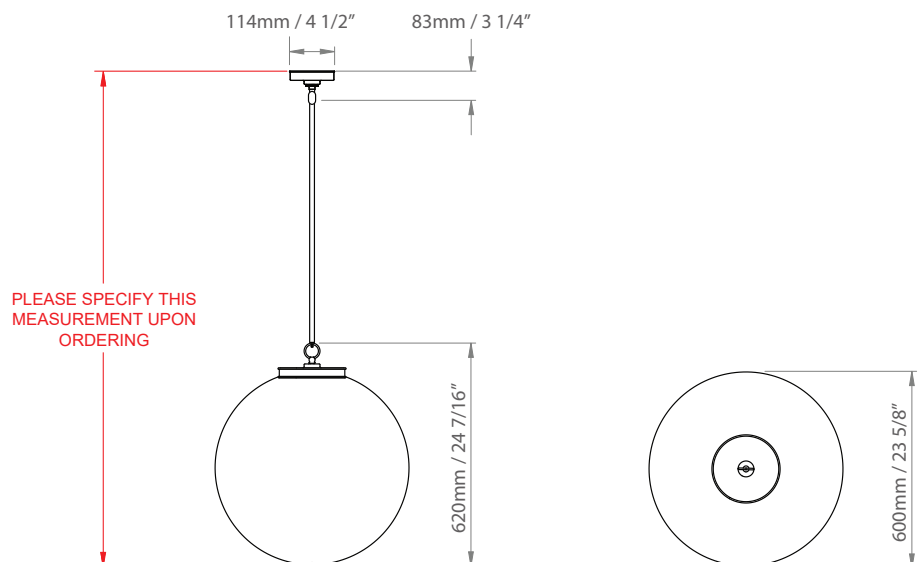

### DIMENSIONS

---

## HECTOR GLASS GLOBE, GIANT

---

**LAMP TYPE**  
**INCANDESCENT****UK**  
6 x 40W (Max) E14 Candle**EU**  
6 x 40W (Max) E14 Candle**USA**  
6 x 40W (Max) E12 Candelabra

---

**LAMP TYPE ENERGY**  
**SAVING**

---

**SIZE & SIMILAR OPTIONS**

Also available in Extra Large (PL85XL), Large (PL85L), Medium (PL85M) and Mini (PL142). Please specify total drop from ceiling to the bottom of the glass globe.