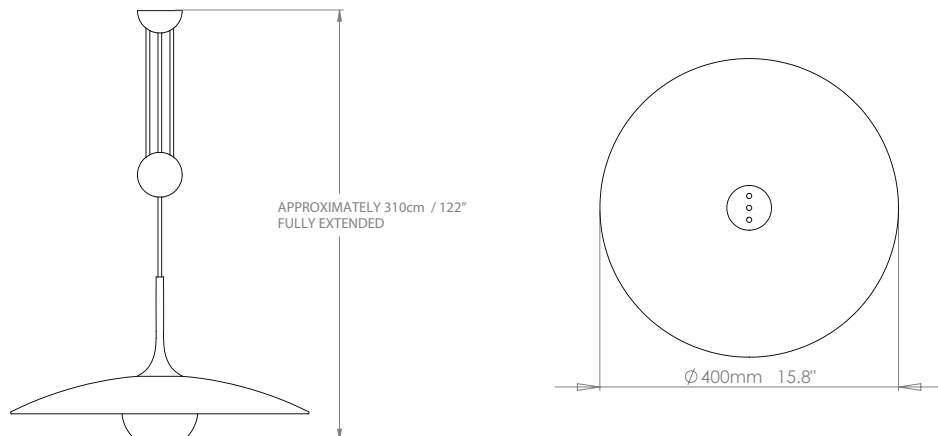

HF

HECTOR FINCH

LIGHTING

ONOS 40M ADJUSTABLE PENDANT LAMP, CENTRE PULL

The Onos is ideal for over counters and islands in the kitchen and popular for use over breakfast tables. The shade may be adjusted for optimum lighting levels. Made in Germany with characteristic precision engineering, it is a beautiful solid brass fitting designed by a company whose roots stem from the Bauhaus.

PRODUCT CODE PL83M

CATEGORY: CHANDELIERS & PENDANTS

DIMENSIONS

ONOS 40M ADJUSTABLE PENDANT LAMP, CENTRE PULL

LAMP TYPE INCANDESCENT	UK 1 x 60W (Max) E27 Standard	EU 1 x 60W (Max) E27 Standard	USA 1 x 60W (max) E26 General Service
LAMP TYPE ENERGY SAVING	Suitable CFL or LED equivalent.		
APPLICATION	UK/EU Suitable for indoor use only.		
FINISH OPTIONS	Nickel Matt, Nickel Polished (shown).		
SIZE & SIMILAR OPTIONS	Also available in Large (PL83L), Side Pull (PL95M), Double (PL93L) and Pendant (PL92L).		
ADDITIONAL INFORMAION	USA UL listed. 4" Junction box: Special j-box adapter available on request. Additional USA 120V conversion kit available on request. 120V bulbs not included.		