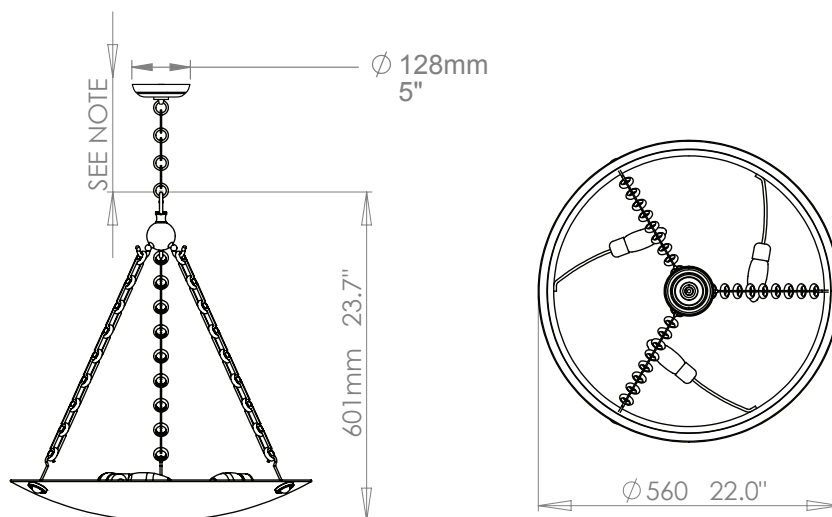

HF

HECTOR FINCH

LIGHTING

ALABASTER BOWL, SMALL

After years of selling antique alabaster bowls, Hector Finch decided to manufacture a small line of neo-classical style alabaster bowls using the highest quality European alabaster. Available in three sizes, they are hand made exclusively for Hector Finch Lighting.

PRODUCT CODE PL74S

CATEGORY: CHANDELIERS & PENDANTS

DIMENSIONS

Note: Single chain above ball hook is optional. Ball hook can attach directly to ceiling hook

ALABASTER BOWL, SMALL

**LAMP TYPE
INCANDESCENT**

SIZE & SIMILAR OPTIONS

Also available in Large (PL74L) and Medium (PL74M).

**ADDITIONAL
INFORMATION**

Supplied with 600mm (23.6") of chain between hook ball and ceiling hook. Additional chain length to be specified on order and charged accordingly.