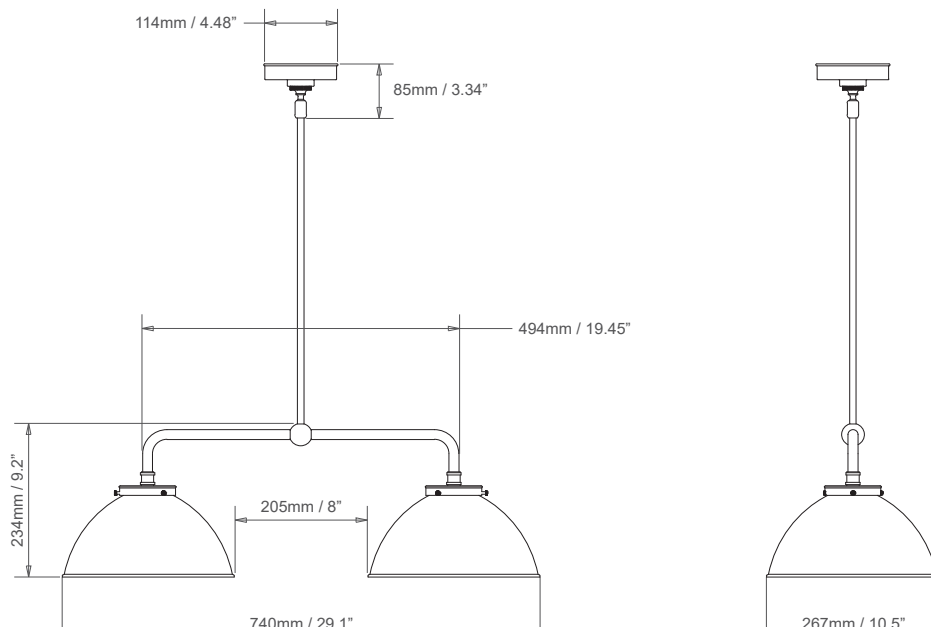

## DOUBLE TIBER PENDANT ON A ROD, SMALL

This swirled glass, mirrored shade echoes mid 20C industrial lighting is used over kitchen islands, counters or in utility spaces to great effect. The rod length can be specified when placing an order

PRODUCT CODE PL405S

CATEGORY: CHANDELIERS & PENDANTS

### DIMENSIONS

---

**DOUBLE TIBER PENDANT ON A ROD, SMALL**

---

**LAMP TYPE  
INCANDESCENT****UK**  
2 x 60W (Max) E27 Golfball**EU**  
2 x 60W (Max) E27 Golfball**USA**  
2 x 60W (Max) E26 Golfball

---

**LAMP TYPE ENERGY  
SAVING**