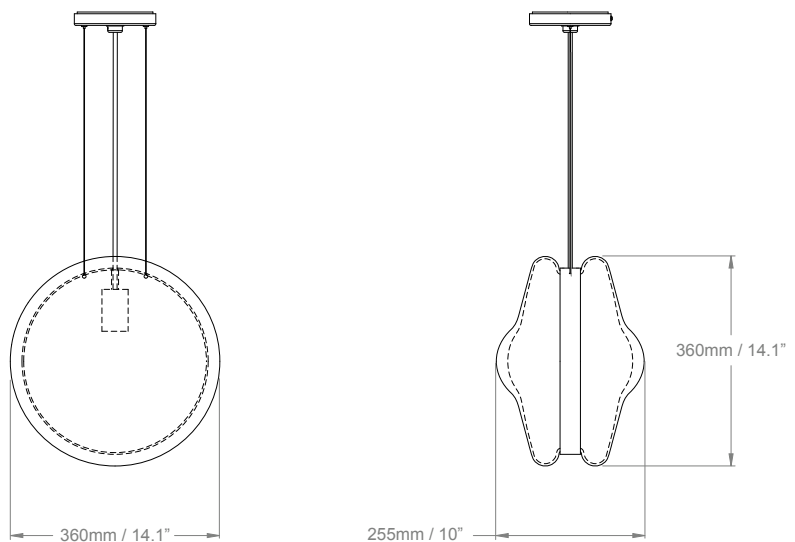

#### DIMENSIONS

---

**ORBITAL PENDANT, CLEAR PLUTO GREEN**

---

---

**LAMP TYPE  
INCANDESCENT****UK**

1 x 60w (Max) E27 Golfball

**USA**