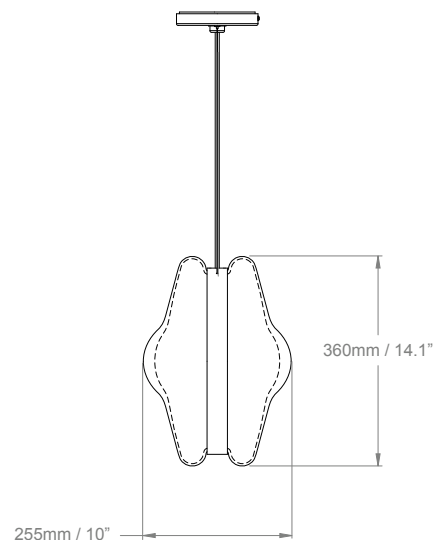

PRODUCT CODE PL391

CATEGORY: CHANDELIERS & PENDANTS

DIMENSIONS

ORBITAL PENDANT, CLEAR NEPTUNE BLUE

LAMP TYPE
INCANDESCENT**UK**

1 x 60w (Max) E27 Golfball

USA

1 x 60W (Max) E26 General Service