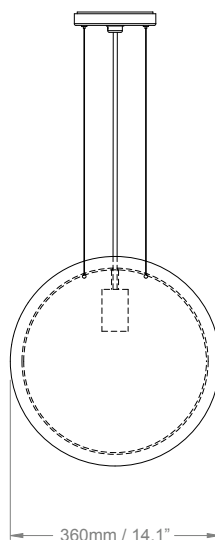

HF

HECTOR FINCH

LIGHTING

ORBITAL PENDANT, CLEAR NEPTUNE BLUE

The Orbital collection draws its inspiration from the physics of the Solar System with circular shapes evoking the trajectories of planets and celestial bodies around a star.

PRODUCT CODE PL391

CATEGORY: CHANDELIERS & PENDANTS

DIMENSIONS

ORBITAL PENDANT, CLEAR NEPTUNE BLUE

LAMP TYPE
INCANDESCENT**UK**

1 x 60w (Max) E27 Golfball

USA

1 x 60W (Max) E26 General Service

FINISH OPTIONS

Brass and Nickel Polished.

SIZE & SIMILAR OPTIONS

Orbital Pendant, Clear Pluto Green (PL392) Orbital Pendant, Clear Black (PL393) Orbital Pendant, Clear Venus Pink (PL394) and Orbital Pendant, Moon Clear (PL395).