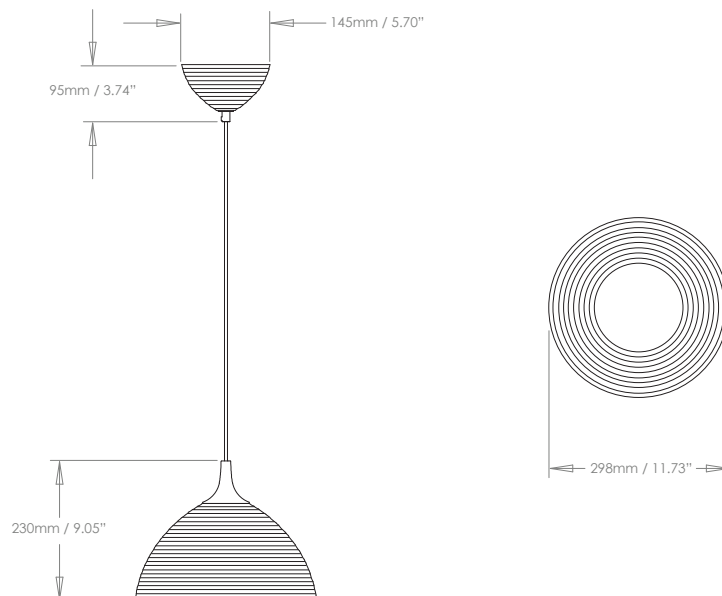

### TANYA PENDANT

The Tanya is a beautiful addition to our range of pendant lights and is made of very fine porcelain which lends it a luminosity rarely found in ceramic shades. The porcelain is white, translucent, strong and has a fine, dense body which is how this bold shape and sharp definition is achieved.

### DIMENSIONS

---