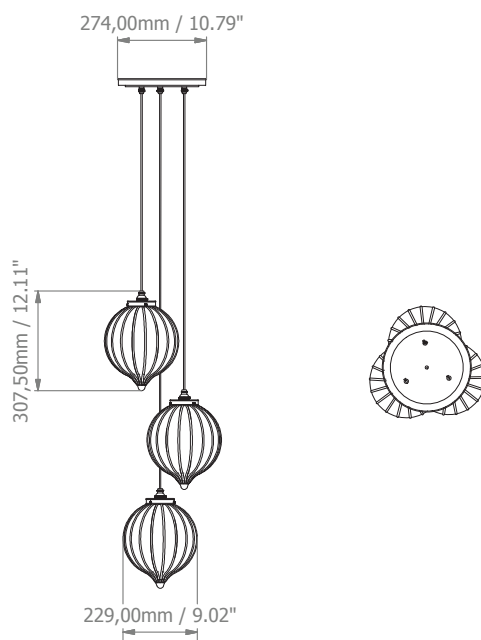

HF

HECTOR FINCH

LIGHTING

**PALANTIR 3 LIGHT
PUMPKIN CLUSTER**

PRODUCT CODE PL314

CATEGORY: CHANDELIERS & PENDANTS

DIMENSIONS

PALANTIR 3 LIGHT PUMPKIN CLUSTER

LAMP TYPE
INCANDESCENT**UK**
3 x 40W (Max) B22 Golfball**EU**
3 x 40W (Max) E26 Golfball**USA**
3 x 40W (Max) E26 Golfball

LAMP TYPE ENERGY
SAVING

Suitable CFL or LED equivalent.

APPLICATION**UK/EU**
Suitable for indoor use only.