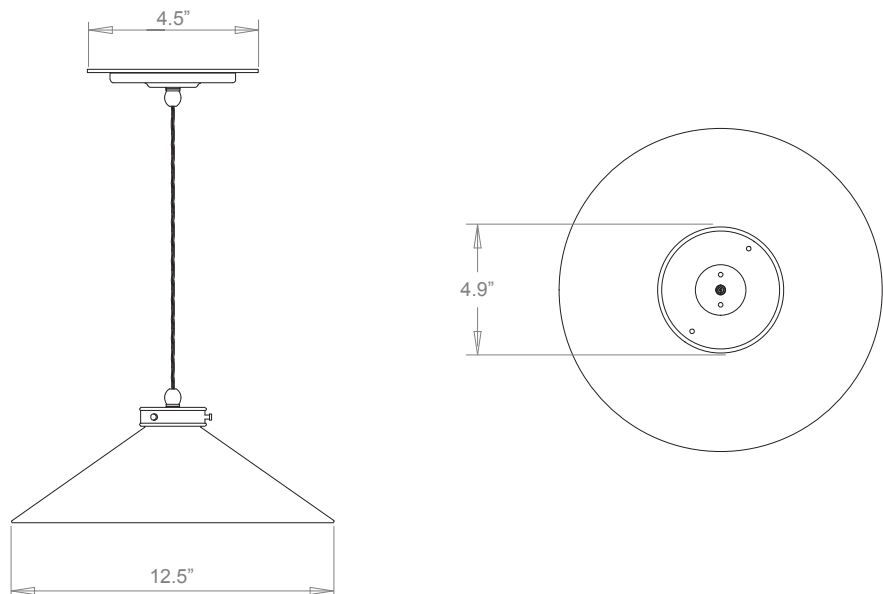

PRODUCT CODE PL300M

CATEGORY: CHANDELIERS & PENDANTS

DIMENSIONS

LUCIA PENDANT MEDIUM

**LAMP TYPE
INCANDESCENT**

1 x 60W (Max) E26 Golfball

**LAMP TYPE ENERGY
SAVING**

Suitable CFL or LED equivalent.