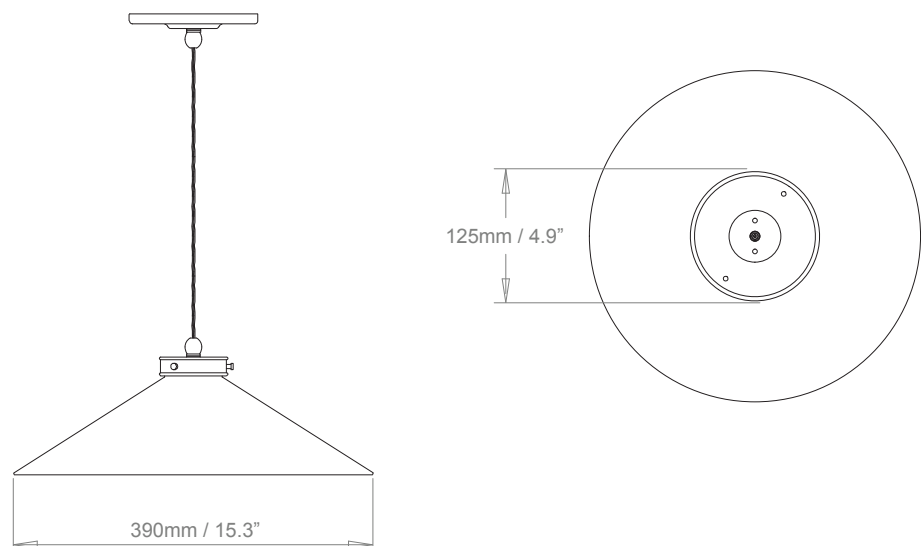

PRODUCT CODE PL300L

CATEGORY: CHANDELIERS & PENDANTS

DIMENSIONS

LUCIA PENDANT LARGE

**LAMP TYPE
INCANDESCENT**

1 x 60W (Max) E26 Golfball

**LAMP TYPE ENERGY
SAVING**

Suitable CFL or LED equivalent.