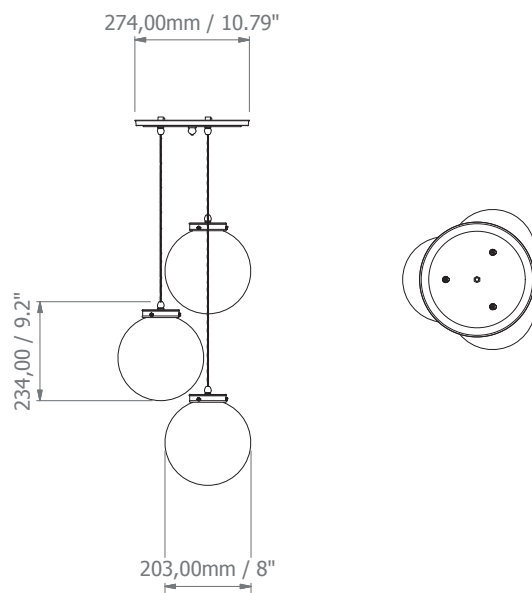

HF

HECTOR FINCH LIGHTING

THE PALANTIR 3 LIGHT CLUSTER

PRODUCT CODE PL250

CATEGORY: CHANDELIERS & PENDANTS

DIMENSIONS

THE PALANTIR GLOBE CLUSTER

LAMP TYPE
INCANDESCENT**UK/EU**
3 x E27 Max 60W**US**
3 x E26 Max 60W