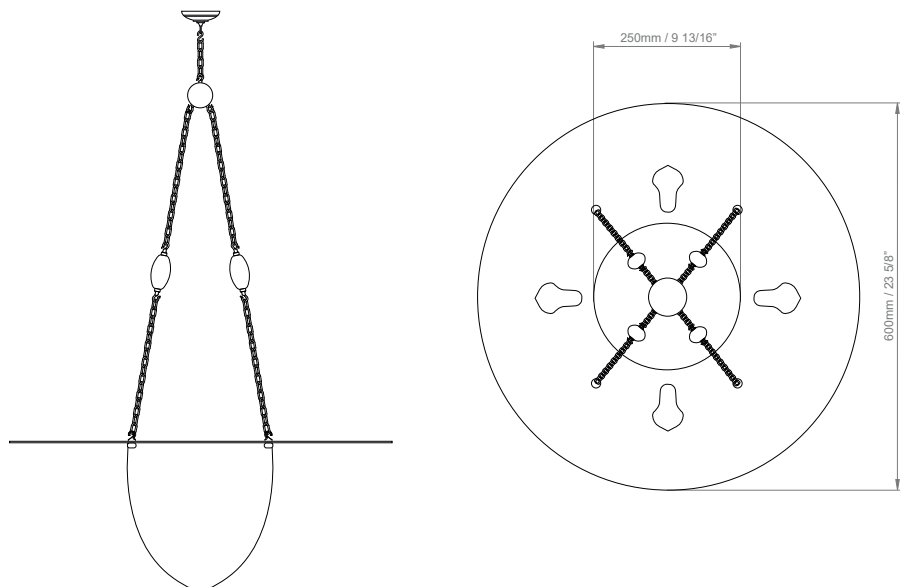

HECTOR FINCH

BETTY ALABASTER PENDANT

PRODUCT CODE PL20

CATEGORY: CHANDELIERS & PENDANTS

DIMENSIONS

BETTY ALABASTER PENDANT

LAMP TYPE
INCANDESCENT**UK**
1 x 60W (Max) E27 Golfball**EU**
1 x 60W (Max) E27 Golfball**USA**
1 x 60W (Max) E26 General Service