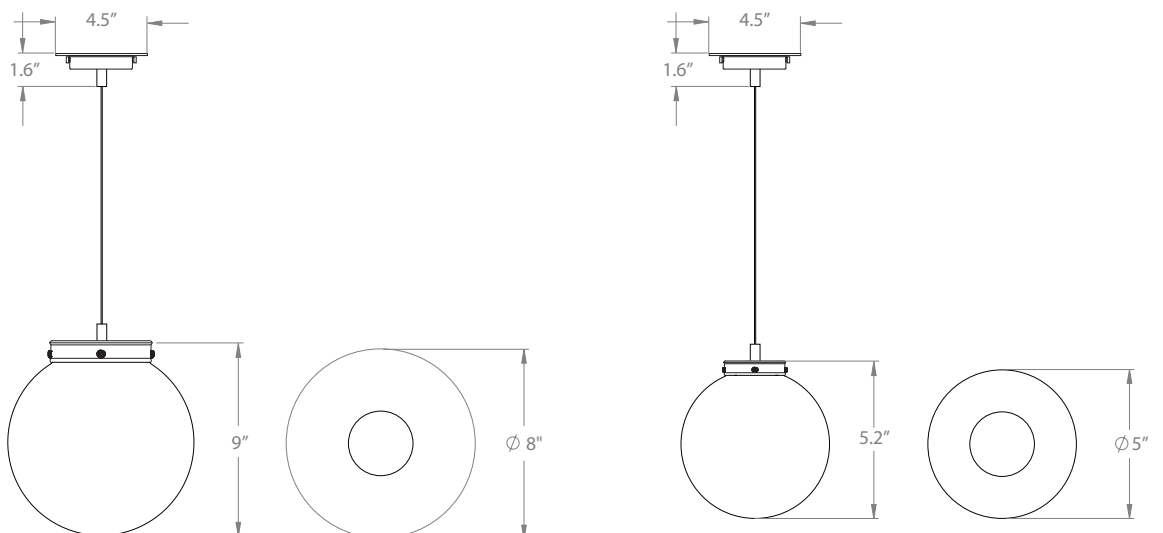

HF

HECTOR FINCH

LIGHTING

HECTOR MINI GLOBE PENDANT, SEEDED GLOBE

A simple, glass globe pendant for use in a multitude of settings - over counters in a kitchen, in a bathroom or cloakroom, on its own or with a collection of others.

PRODUCT CODE PL151

CATEGORY: CHANDELIERS & PENDANTS

DIMENSIONS

HECTOR MINI GLOBE PENDANT, SEEDED GLOBE

**LAMP TYPE
INCANDESCENT**

5" Globe: 1 x 40W (Max) E12 Golfball

8" Globe: 1 x 40W (Max) E26 Golfball

**LAMP TYPE ENERGY
SAVING**

Suitable CFL or LED equivalent.

FINISH OPTIONS

Brass, Bronze and Nickel Polished.

SIZE & SIMILAR OPTIONS

Also available with Opal glass (PL143) or in Medium (PL85M) and Large (PL85L). Wall light available with matching shade (WL262). Smaller 5" shade available.