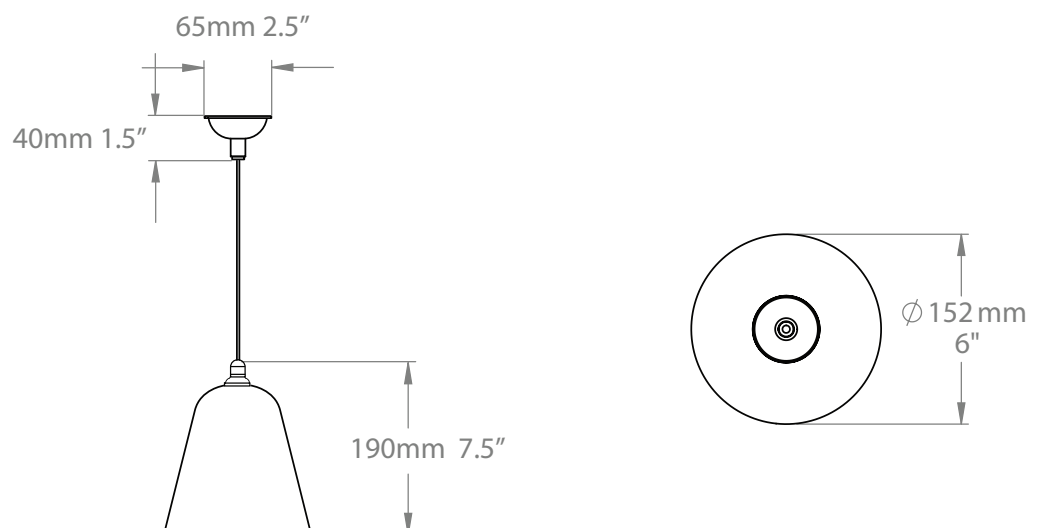

HF

HECTOR FINCH

LIGHTING

GLASS BELL SHADE, SMALL

A simple clear glass bell shade, this fitting can be used in a multitude of settings: kitchens, hallways and stair landings

PRODUCT CODE PLI44S

CATEGORY: CHANDELIERS & PENDANTS

DIMENSIONS

GLASS BELL SHADE, SMALL

A simple clear glass bell shade, wired on a twisted silk flex with cordgrip lampholder and supplied with a matching ceiling hook. This fitting can be used in a multitude of settings from sitting room to children's bedrooms and passages or corridors.