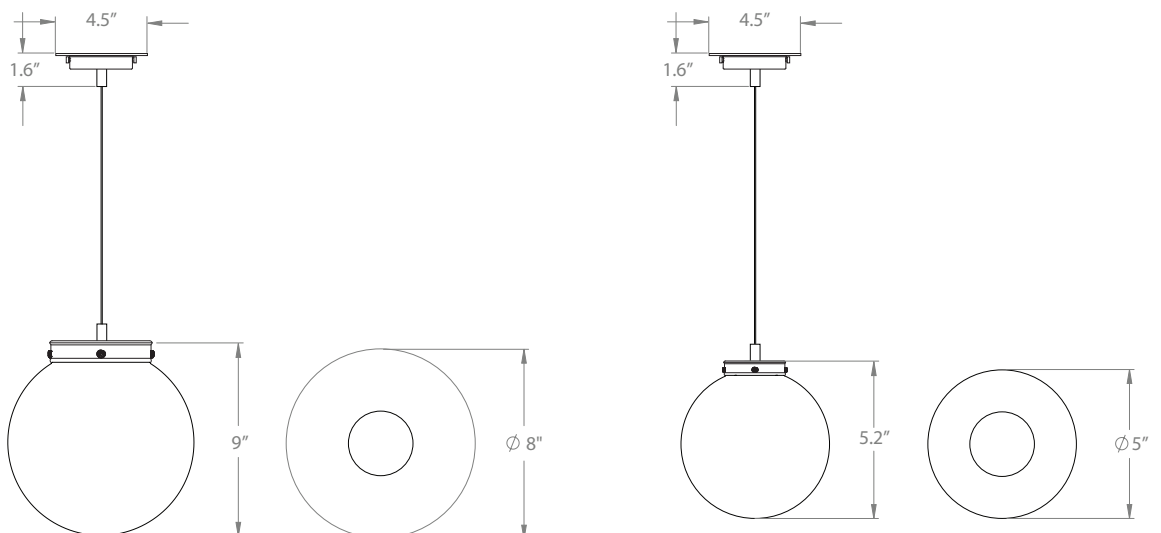

HF

HECTOR FINCH

LIGHTING

HECTOR GLASS GLOBE, MINI, OPAL GLASS

A simple, glass globe pendant for use in a multitude of settings - over counters in a kitchen, in a cloakroom, on its own or with a collection of others

PRODUCT CODE PLI43

CATEGORY: CHANDELIERS & PENDANTS

DIMENSIONS

HECTOR GLASS GLOBE, MINI, OPAL GLASS

A simple, glass globe pendant for use in a multitude of settings - over counters in a kitchen, in a bathroom or cloakroom, on its own or with a collection of others.

SIZE & SIMILAR OPTIONS

Also available with Clearglass (PL142) or in Medium (PL85M) and Large (PL85L). Wall light available with matching shade (WL263). Smaller 5" shade available.

**UNDERWRITERS
LABORATORIES**