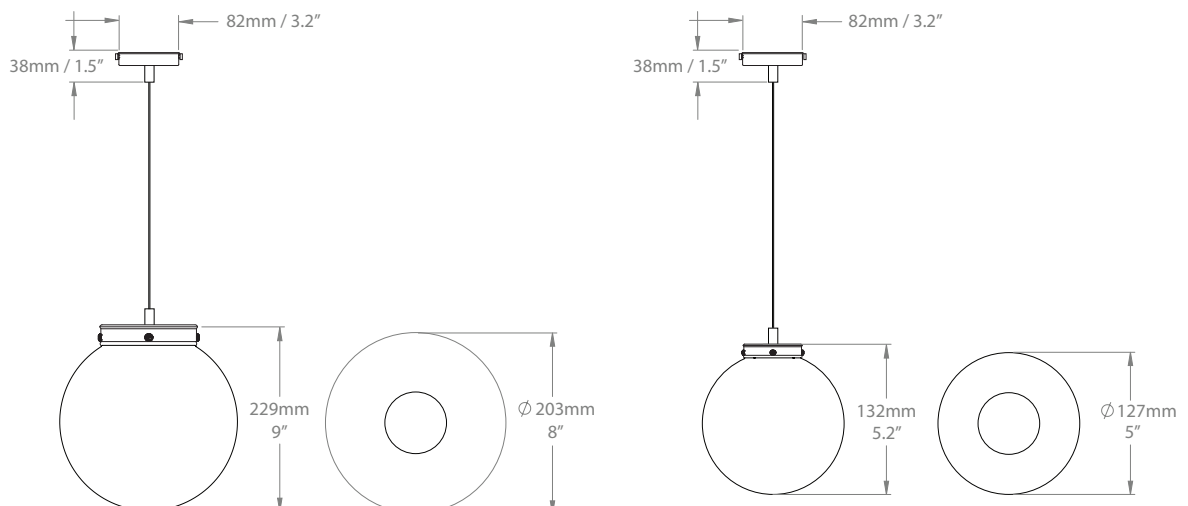

### HECTOR GLASS GLOBE, MINI, CLEAR GLASS

A simple, glass globe pendant for use in a multitude of settings - over counters in a kitchen, in a cloakroom, on its own or with a collection of others

PRODUCT CODE PLI42

#### DIMENSIONS

---

---

**SIZE & SIMILAR OPTIONS**

Also available with Opal glass (PL143) or in Medium (PL85M) and Large (PL85L). Wall light available with matching shade (WL424). Smaller 5" shade available.

---

**ADDITIONAL  
INFORMATION****UK/EU**